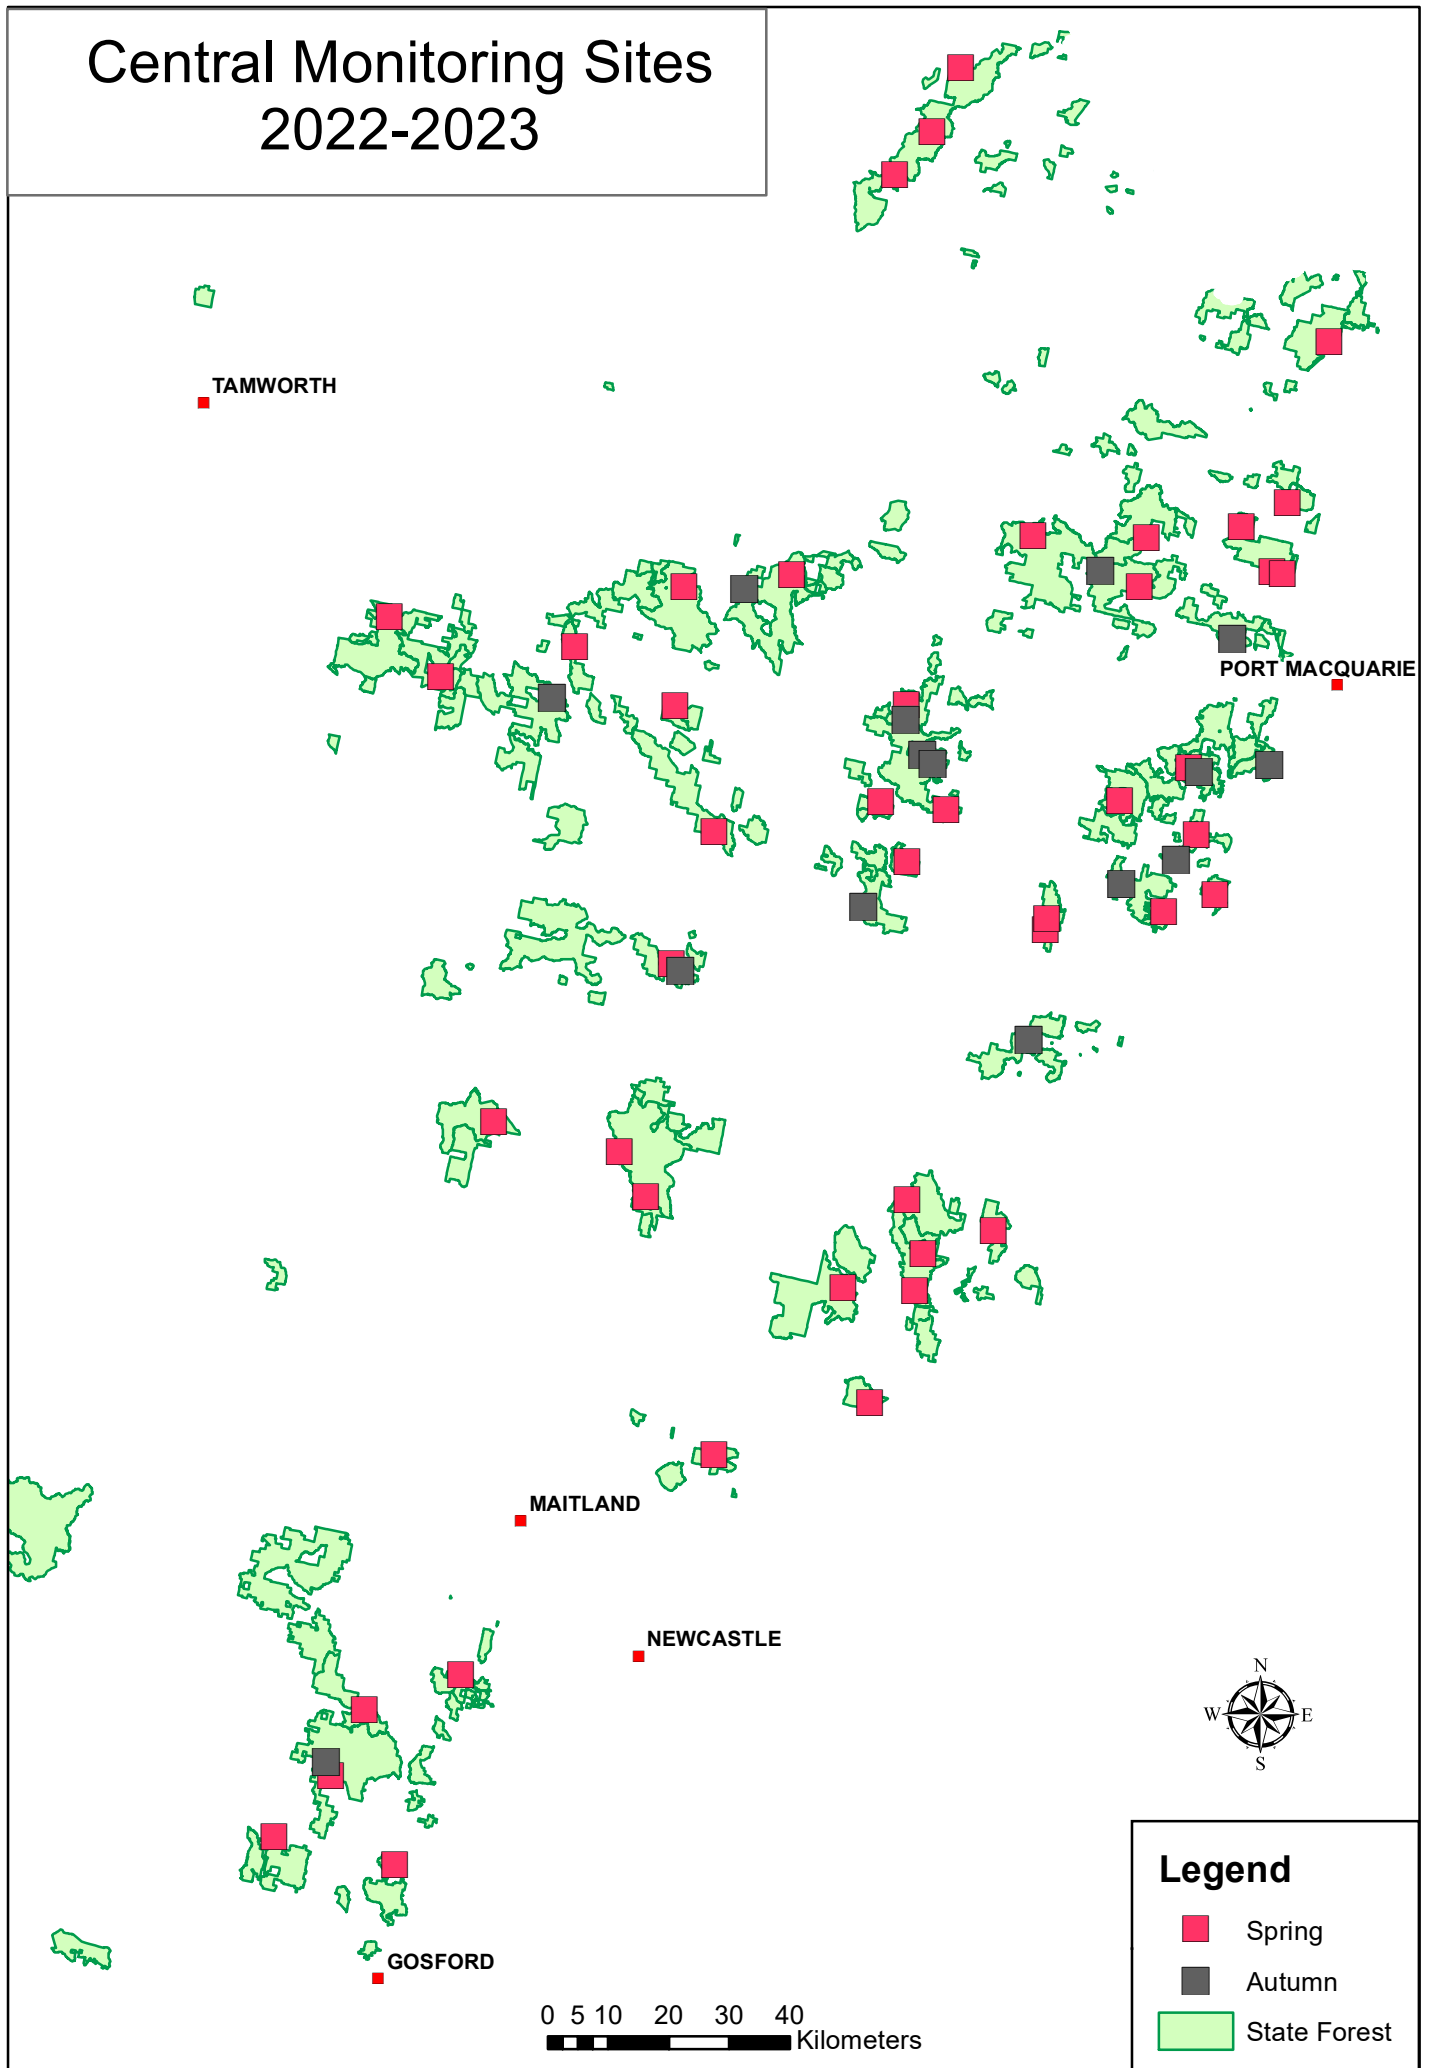

Central Monitoring Sites 2022-2023

Legend

- Spring
- Autumn
- State Forest

Central Monitoring Sites 2023-2024

Legend

- Spring
- Autumn
- State Forest

Central Monitoring Sites 2024-2025

Legend

- Spring
- Autumn
- State Forest

0 5 10 20 30 40
Kilometers

Central Monitoring Sites 2025-2026

Legend

- Spring
- Autumn
- State Forest

0 5 10 20 30 40
Kilometers

Central Monitoring Sites 2026-2027

Northern Monitoring Sites 2022-2023

Northern Monitoring Sites 2023-2024

Northern Monitoring Sites 2024-2025

Northern Monitoring Sites 2025-2026

Northern Monitoring Sites 2026-2027

Southern Monitoring Sites 2022-2023

Southern Monitoring Sites 2023-2024

Southern Monitoring Sites 2024-2025

Southern Monitoring Sites 2025-2026

Southern Monitoring Sites 2026-2027