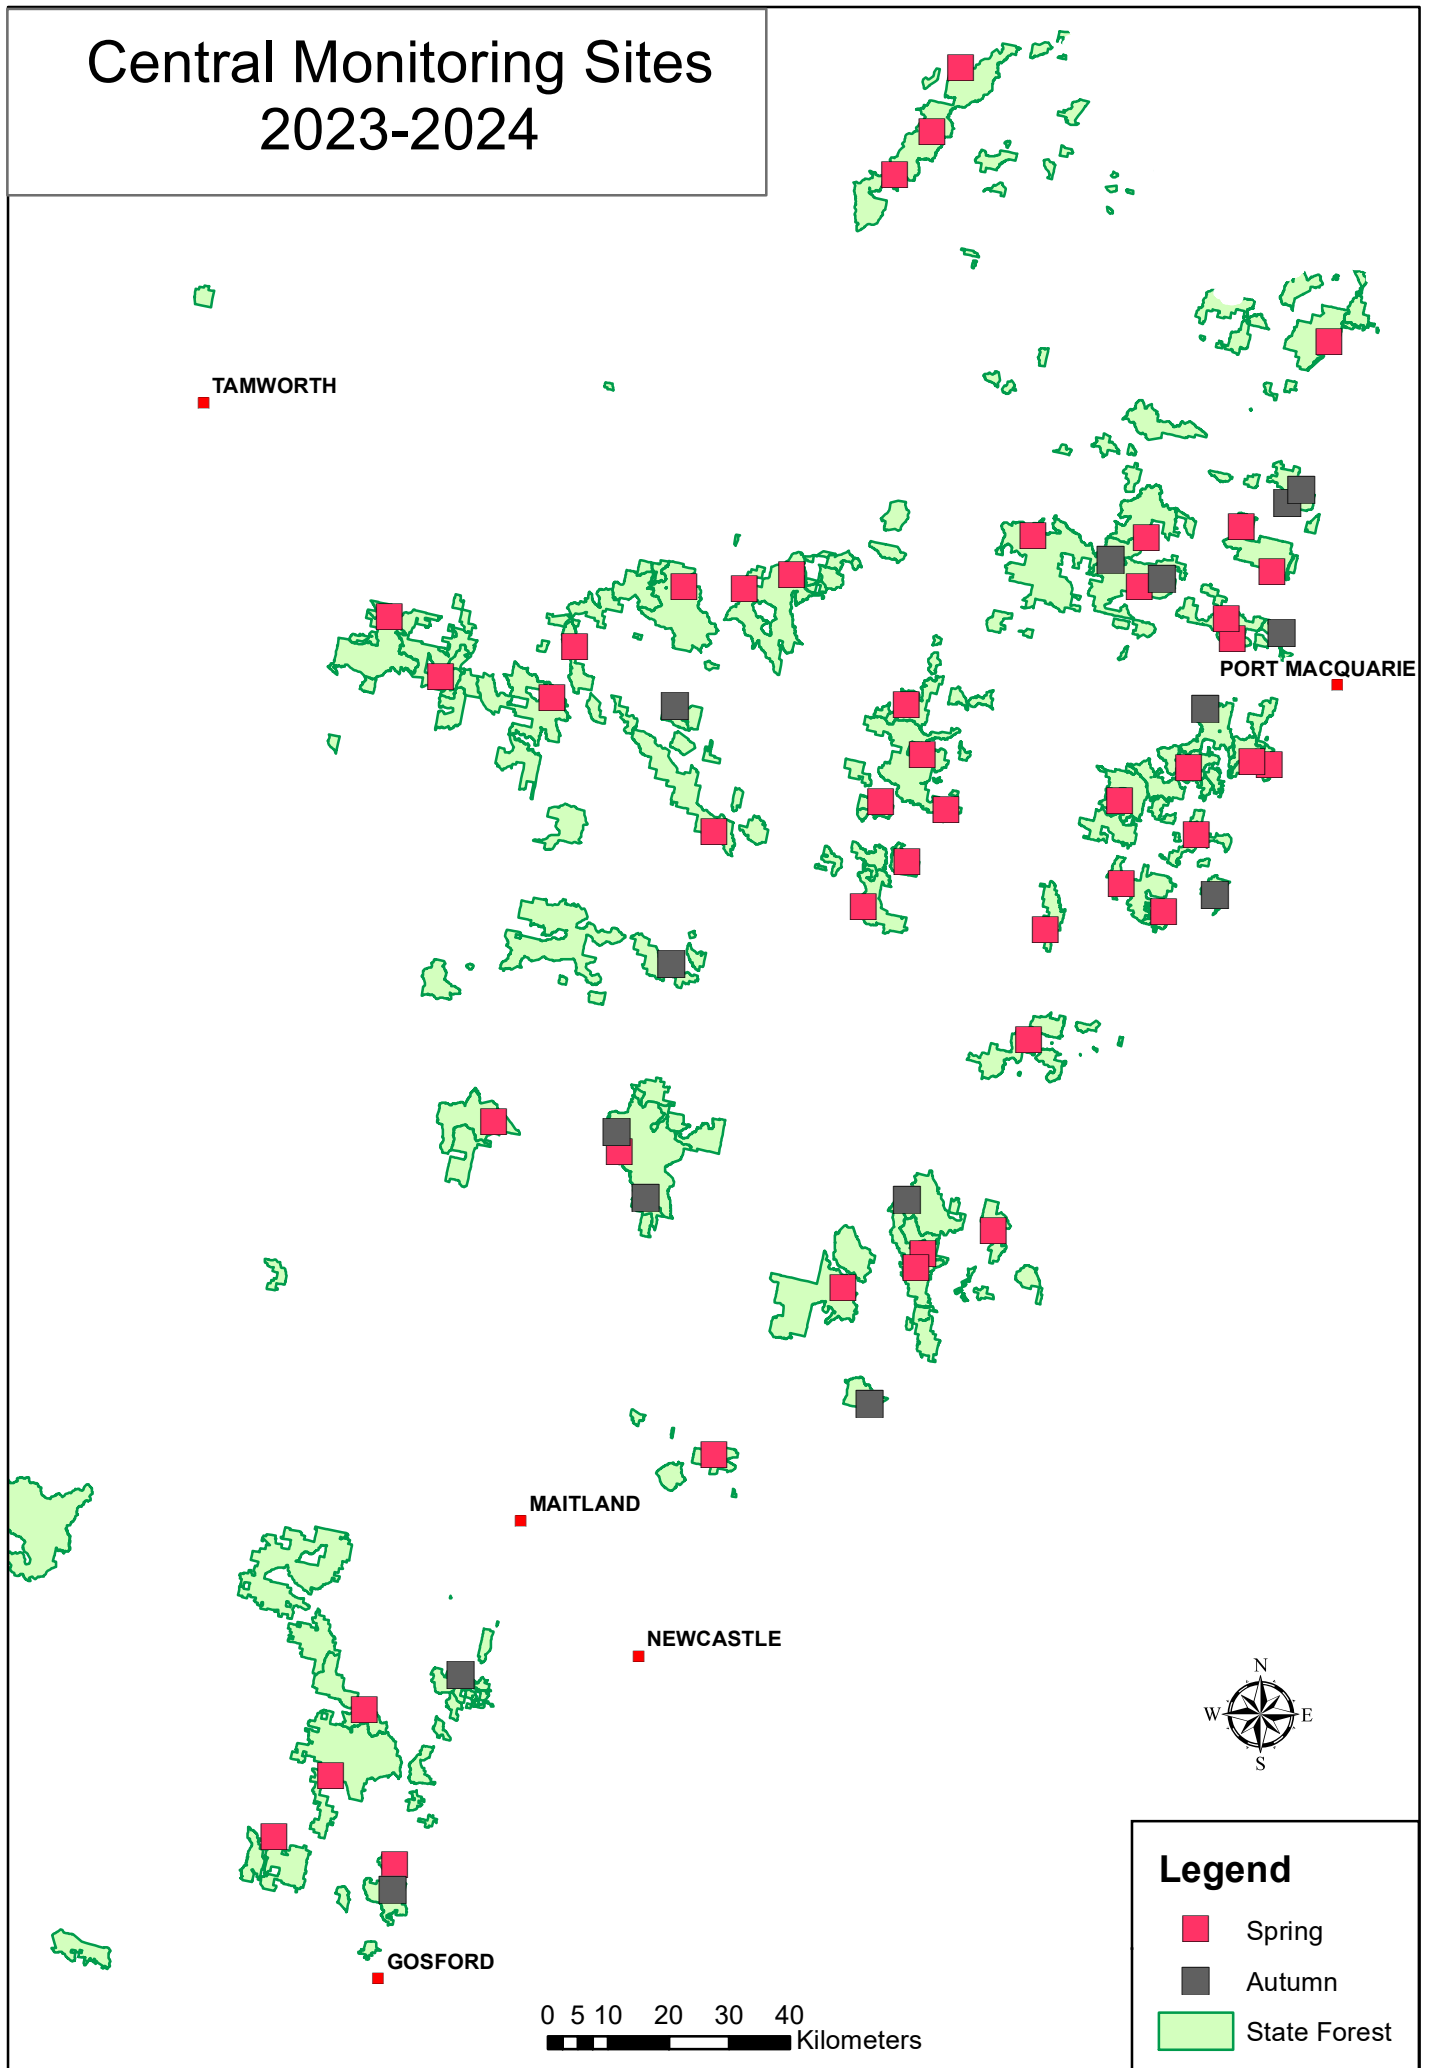

Central Monitoring Sites 2022-2023

Legend

- Spring
- Autumn
- State Forest

Central Monitoring Sites 2023-2024

Legend

- Spring
- Autumn
- State Forest

Central Monitoring Sites 2024-2025

Legend

- Spring
- Autumn
- State Forest

0 5 10 20 30 40
Kilometers

Central Monitoring Sites 2025-2026

Legend

- Spring
- Autumn
- State Forest

0 5 10 20 30 40
Kilometers

Central Monitoring Sites 2026-2027

Northern Monitoring Sites 2022-2023

Northern Monitoring Sites 2023-2024

Northern Monitoring Sites 2024-2025

Northern Monitoring Sites 2025-2026

Northern Monitoring Sites 2026-2027

Southern Monitoring Sites 2022-2023

Southern Monitoring Sites 2023-2024

Southern Monitoring Sites 2024-2025

Southern Monitoring Sites 2025-2026

Southern Monitoring Sites 2026-2027