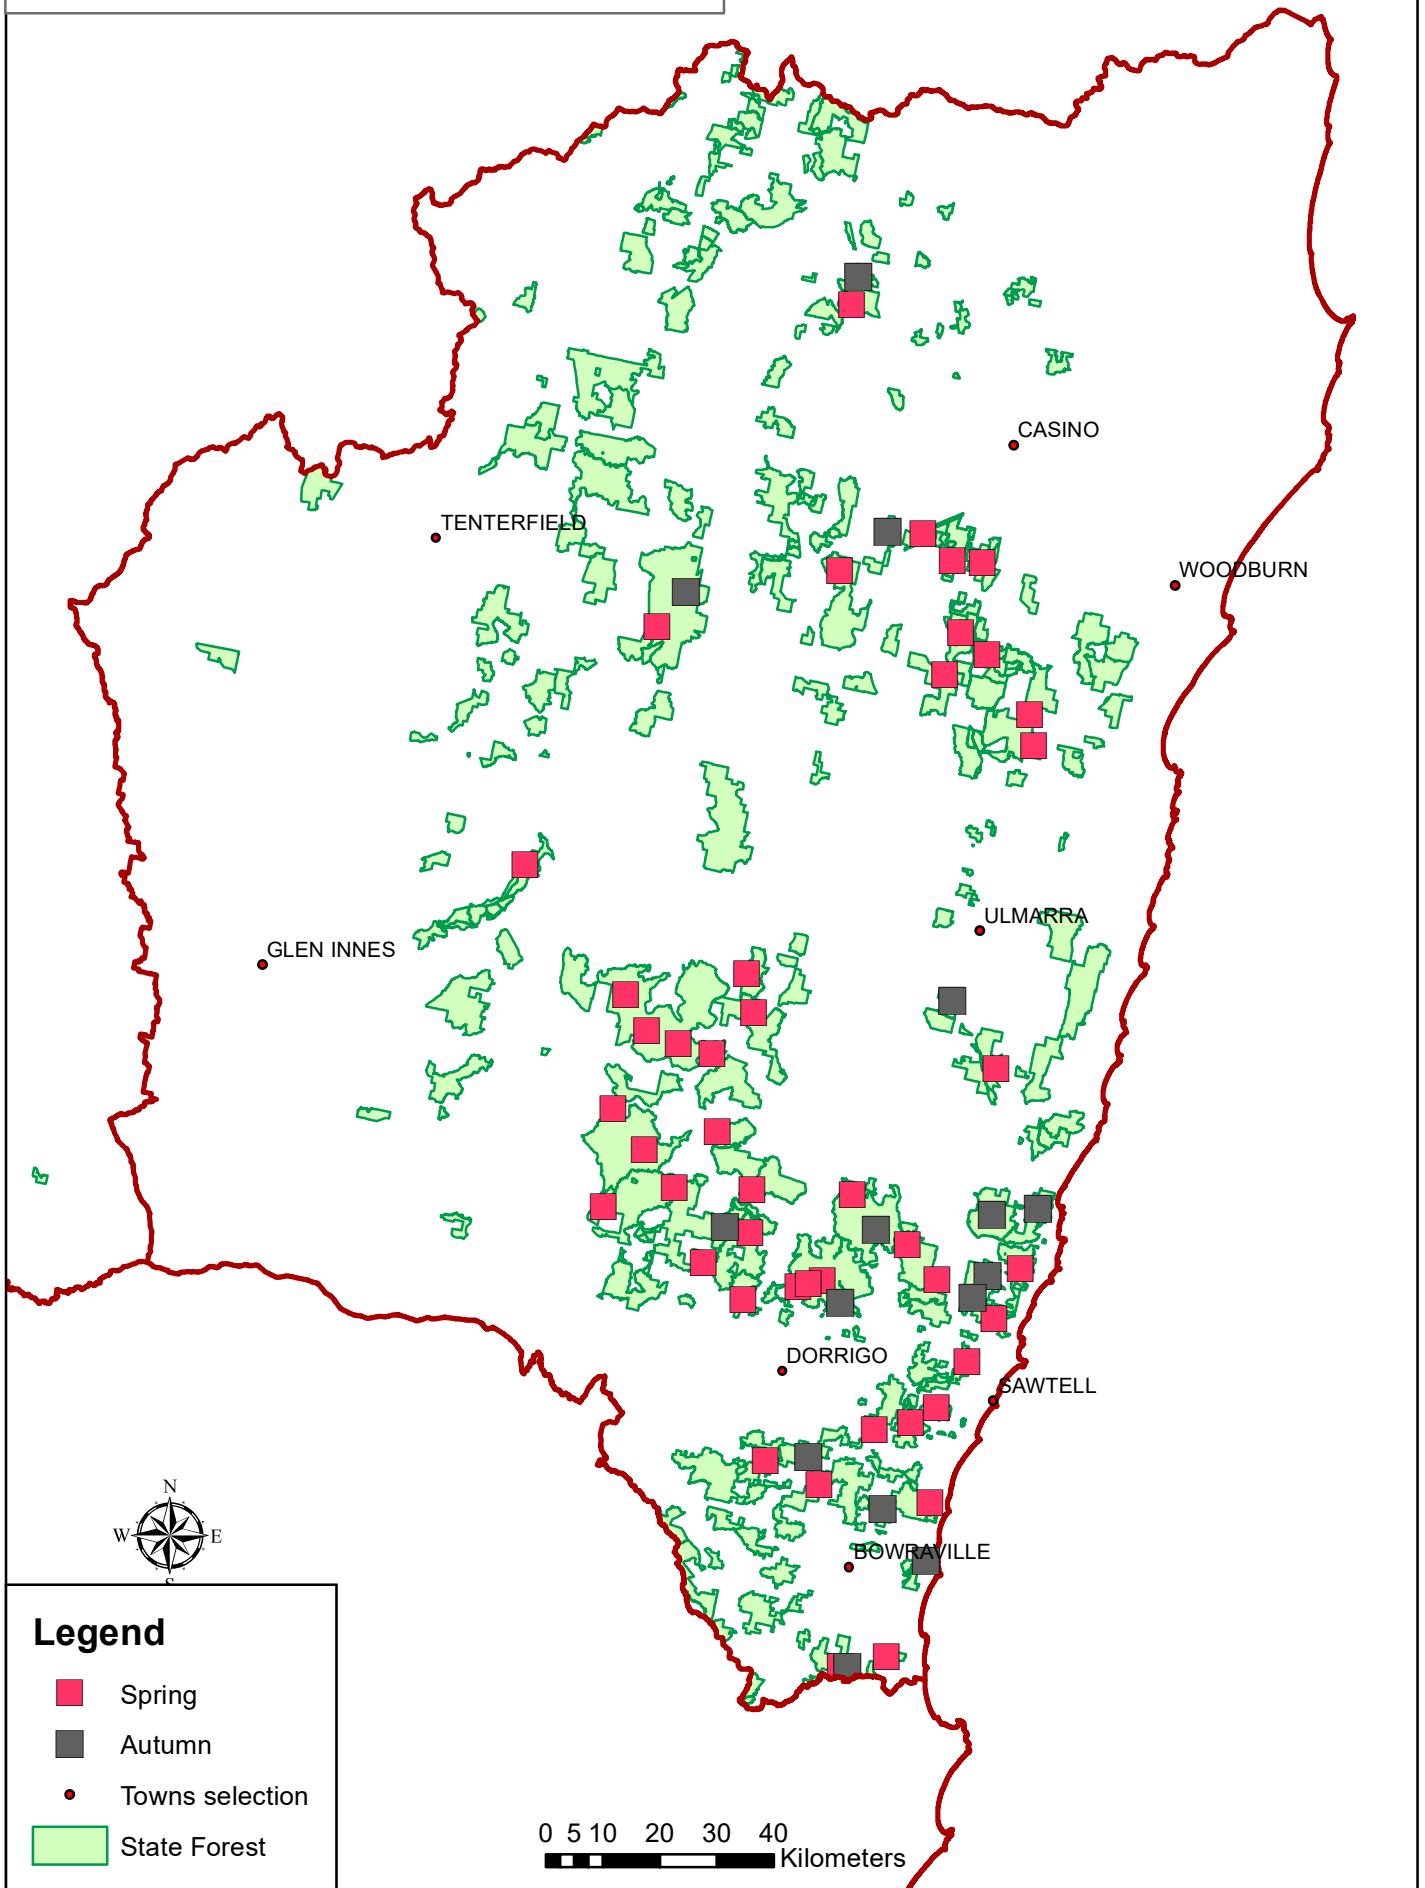

Central Monitoring Sites 2022-2023

Legend

- Spring
- Autumn
- State Forest

Central Monitoring Sites 2023-2024

Legend

- Spring
- Autumn
- State Forest

Central Monitoring Sites 2024-2025

Legend

- Spring
- Autumn
- State Forest

0 5 10 20 30 40
Kilometers

Central Monitoring Sites 2025-2026

Legend

- Spring
- Autumn
- State Forest

0 5 10 20 30 40
Kilometers

Central Monitoring Sites 2026-2027

Northern Monitoring Sites 2022-2023

Northern Monitoring Sites 2023-2024

Northern Monitoring Sites 2024-2025

Northern Monitoring Sites 2025-2026

Northern Monitoring Sites 2026-2027

Southern Monitoring Sites 2022-2023

Southern Monitoring Sites 2023-2024

Southern Monitoring Sites 2024-2025

Southern Monitoring Sites 2025-2026

Southern Monitoring Sites 2026-2027