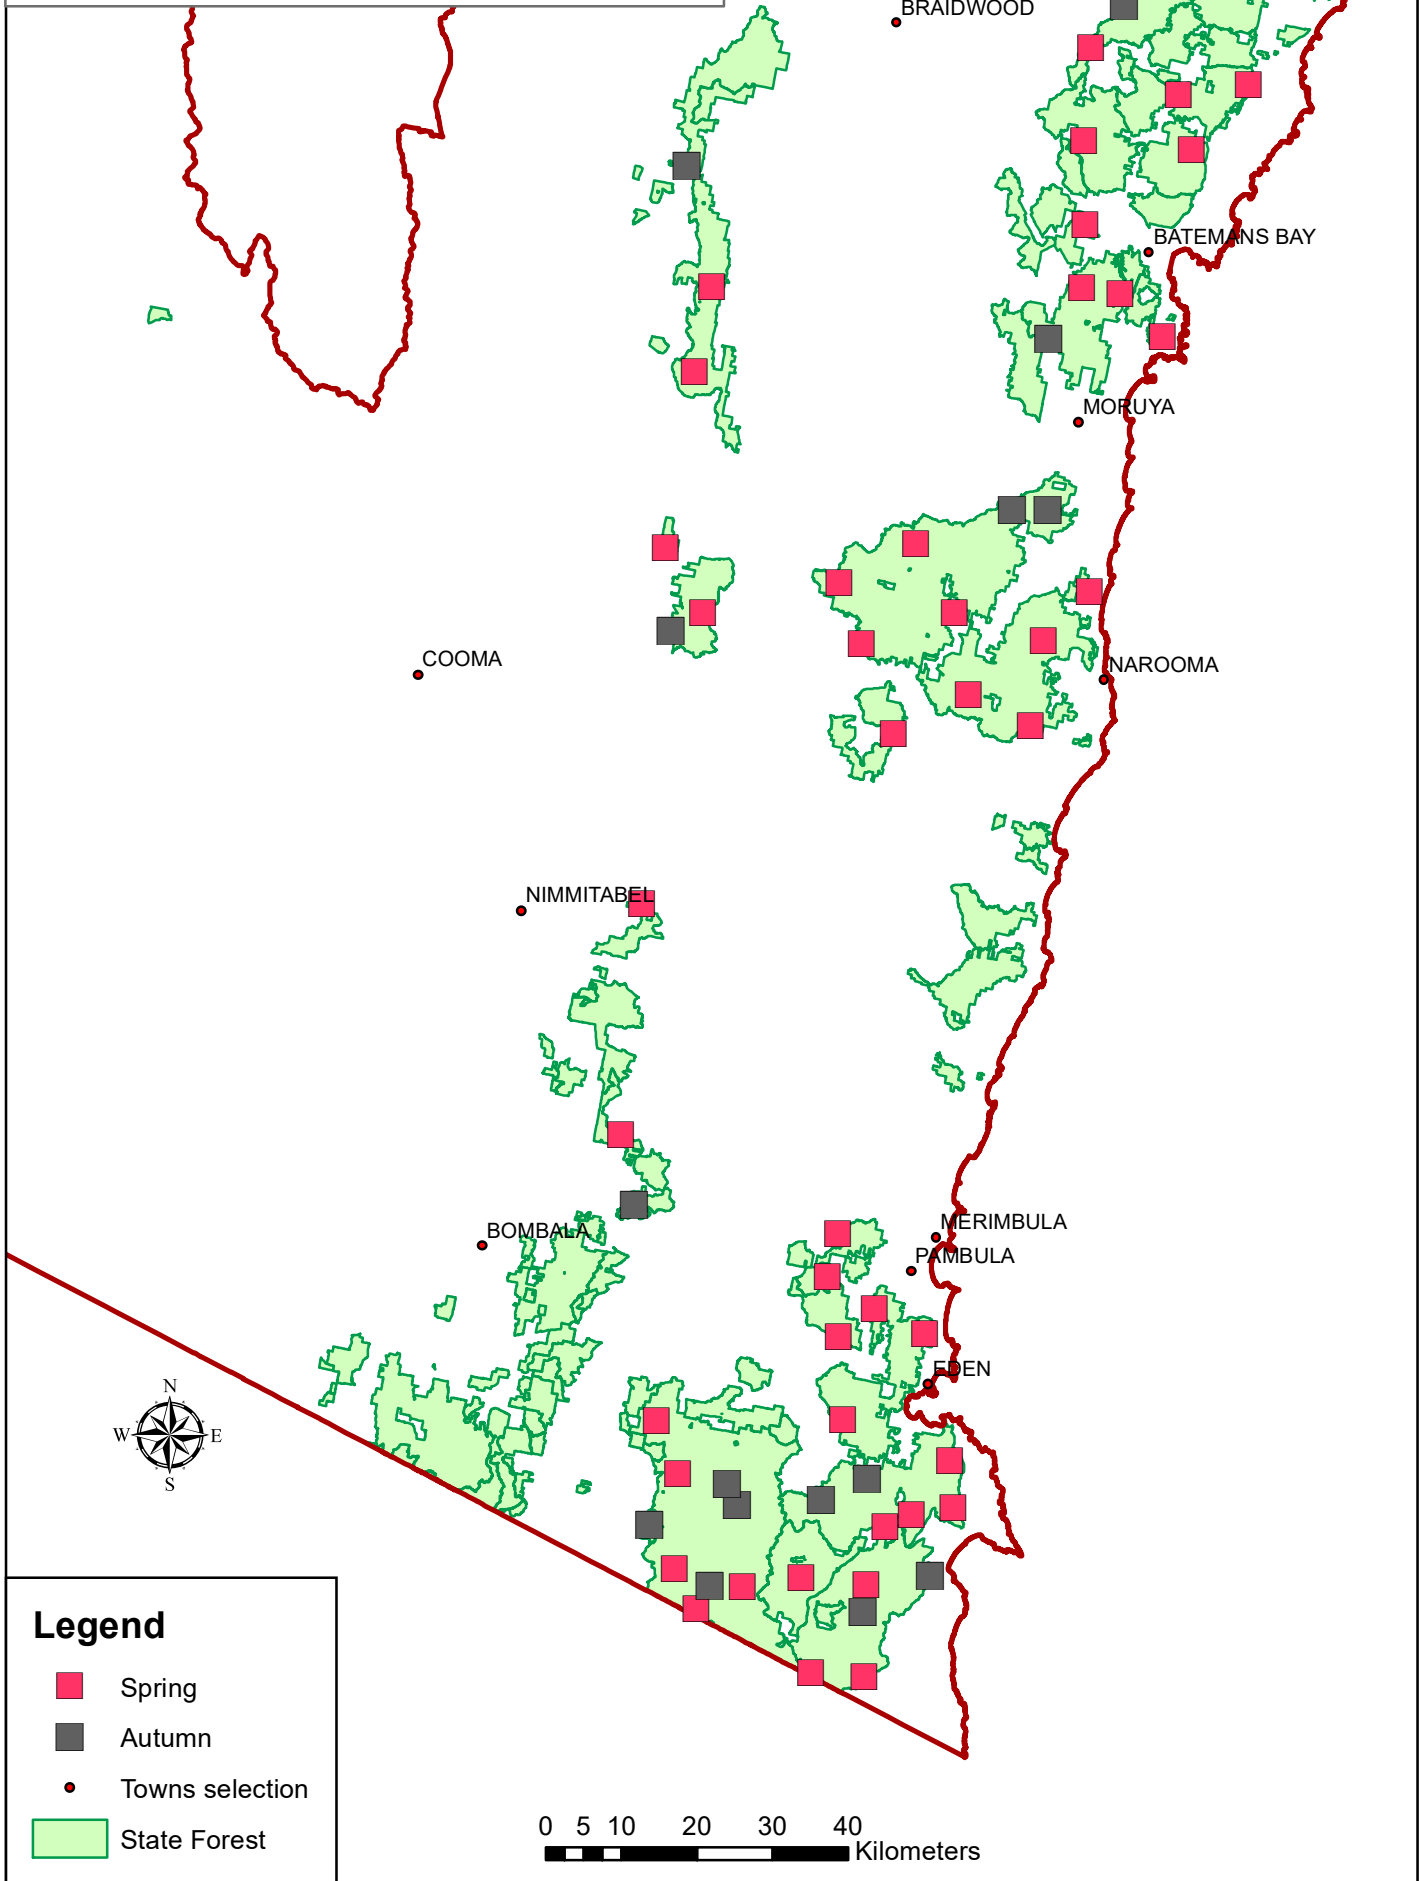

Central Monitoring Sites 2022-2023

Legend

- Spring
- Autumn
- State Forest

Central Monitoring Sites 2023-2024

Legend

- Spring
- Autumn
- State Forest

Central Monitoring Sites 2024-2025

Legend

- Spring
- Autumn
- State Forest

0 5 10 20 30 40
Kilometers

Central Monitoring Sites 2025-2026

Legend

- Spring
- Autumn
- State Forest

0 5 10 20 30 40
Kilometers

Central Monitoring Sites 2026-2027

Northern Monitoring Sites 2022-2023

Northern Monitoring Sites 2023-2024

Northern Monitoring Sites 2024-2025

Northern Monitoring Sites 2025-2026

Northern Monitoring Sites 2026-2027

Southern Monitoring Sites 2022-2023

Southern Monitoring Sites 2023-2024

Southern Monitoring Sites 2024-2025

Southern Monitoring Sites 2025-2026

Southern Monitoring Sites 2026-2027