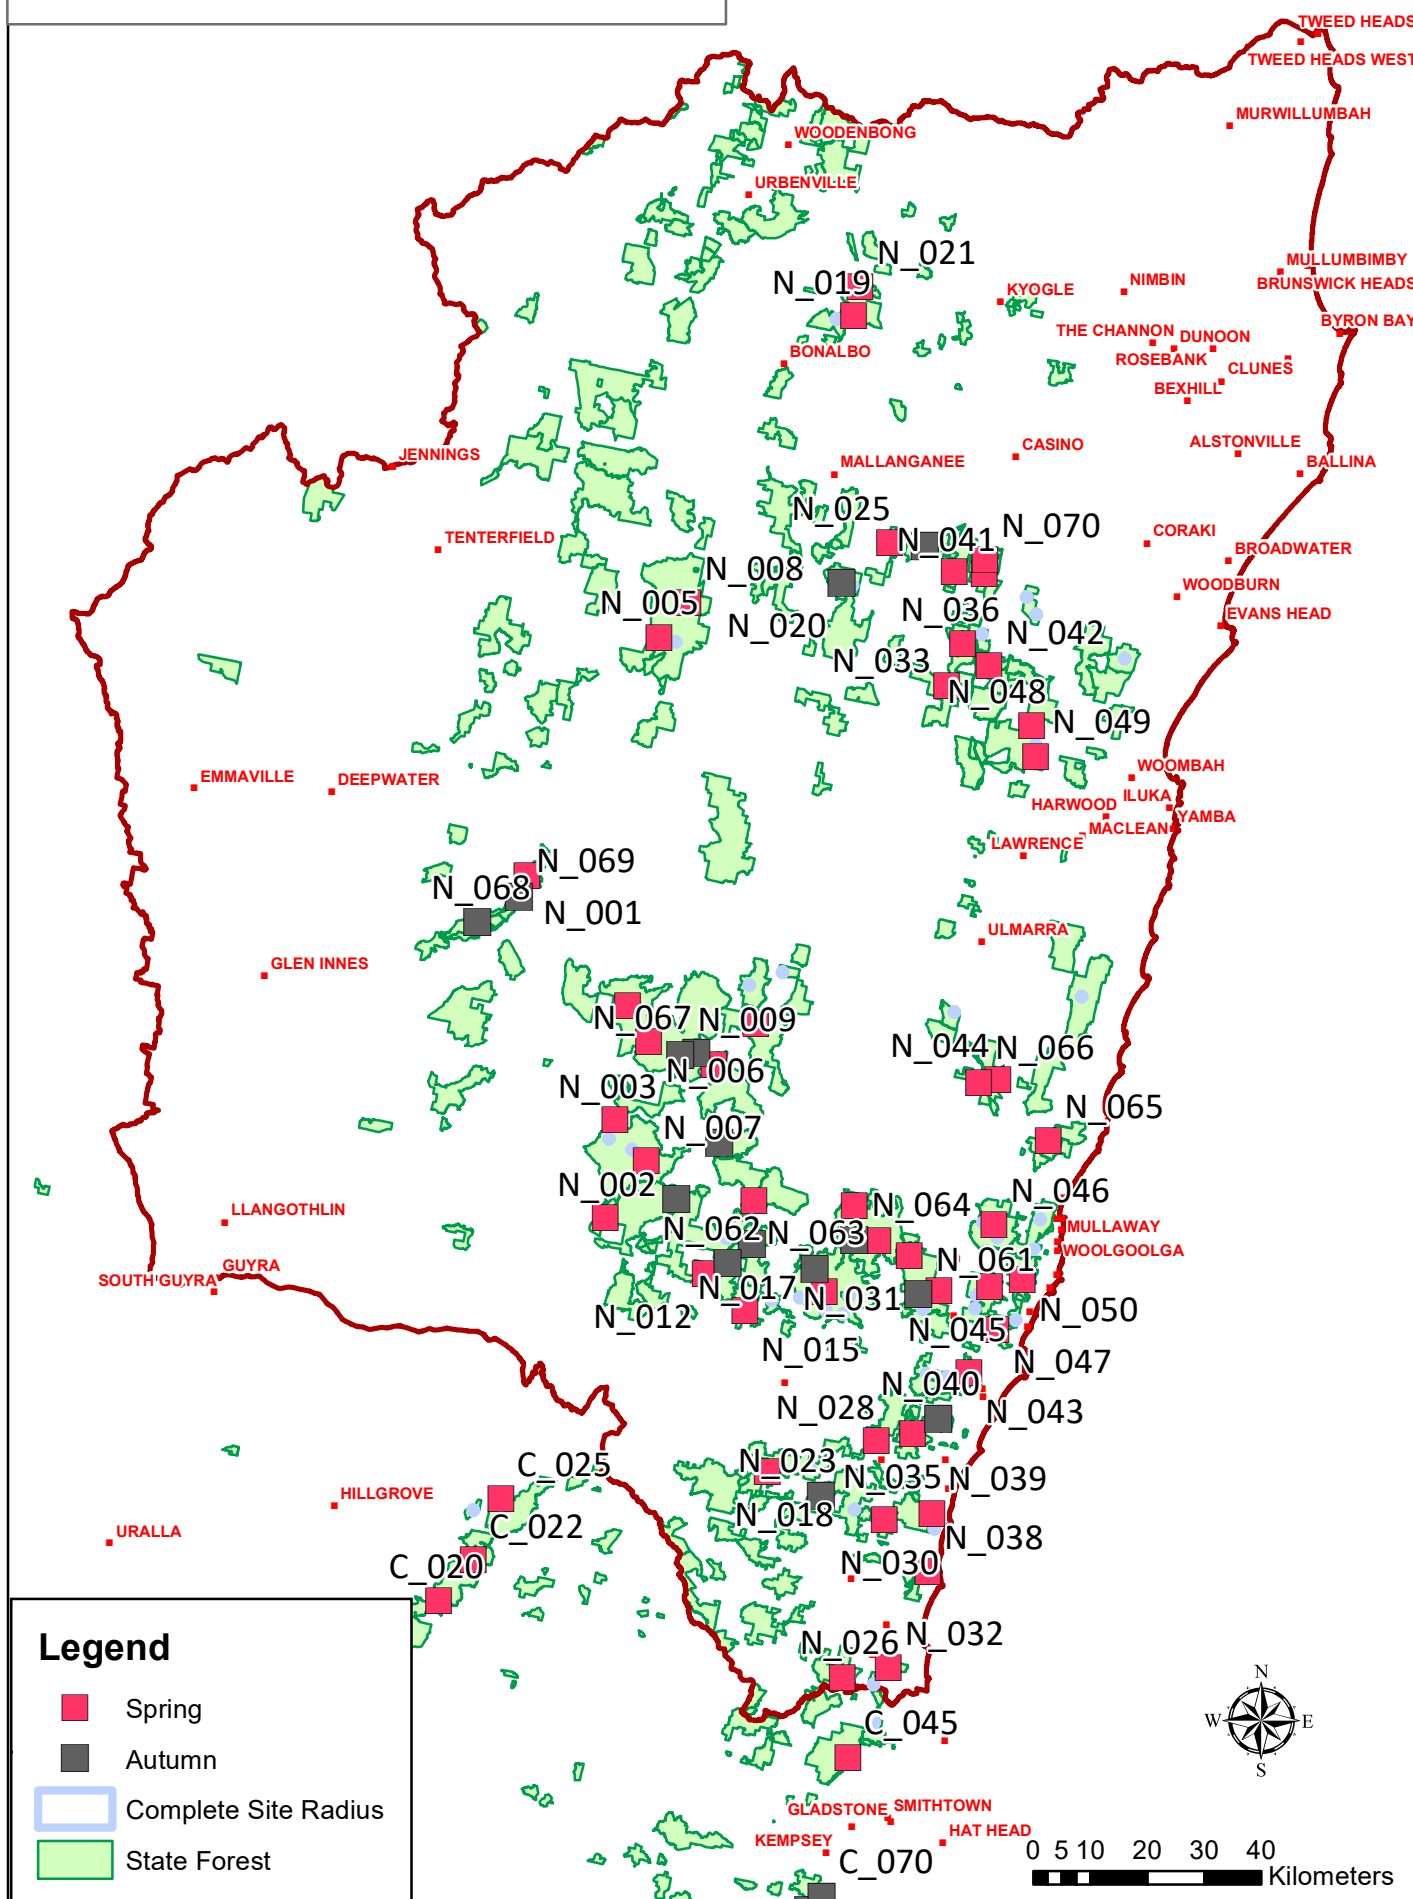

Central Monitoring Sites 2022-2023

Legend

- Spring
- Autumn
- State Forest

Central Monitoring Sites 2023-2024

Legend

- Spring
- Autumn
- State Forest

Central Monitoring Sites 2024-2025

Legend

- Spring
- Autumn
- State Forest

0 5 10 20 30 40
Kilometers

Central Monitoring Sites 2025-2026

Legend

- Spring
- Autumn
- State Forest

0 5 10 20 30 40
Kilometers

Central Monitoring Sites 2026-2027

Northern Monitoring Sites 2022-2023

Northern Monitoring Sites 2023-2024

Northern Monitoring Sites 2024-2025

Northern Monitoring Sites 2025-2026

Northern Monitoring Sites 2026-2027

Southern Monitoring Sites 2022-2023

Southern Monitoring Sites 2023-2024

Southern Monitoring Sites 2024-2025

Southern Monitoring Sites 2025-2026

Southern Monitoring Sites 2026-2027