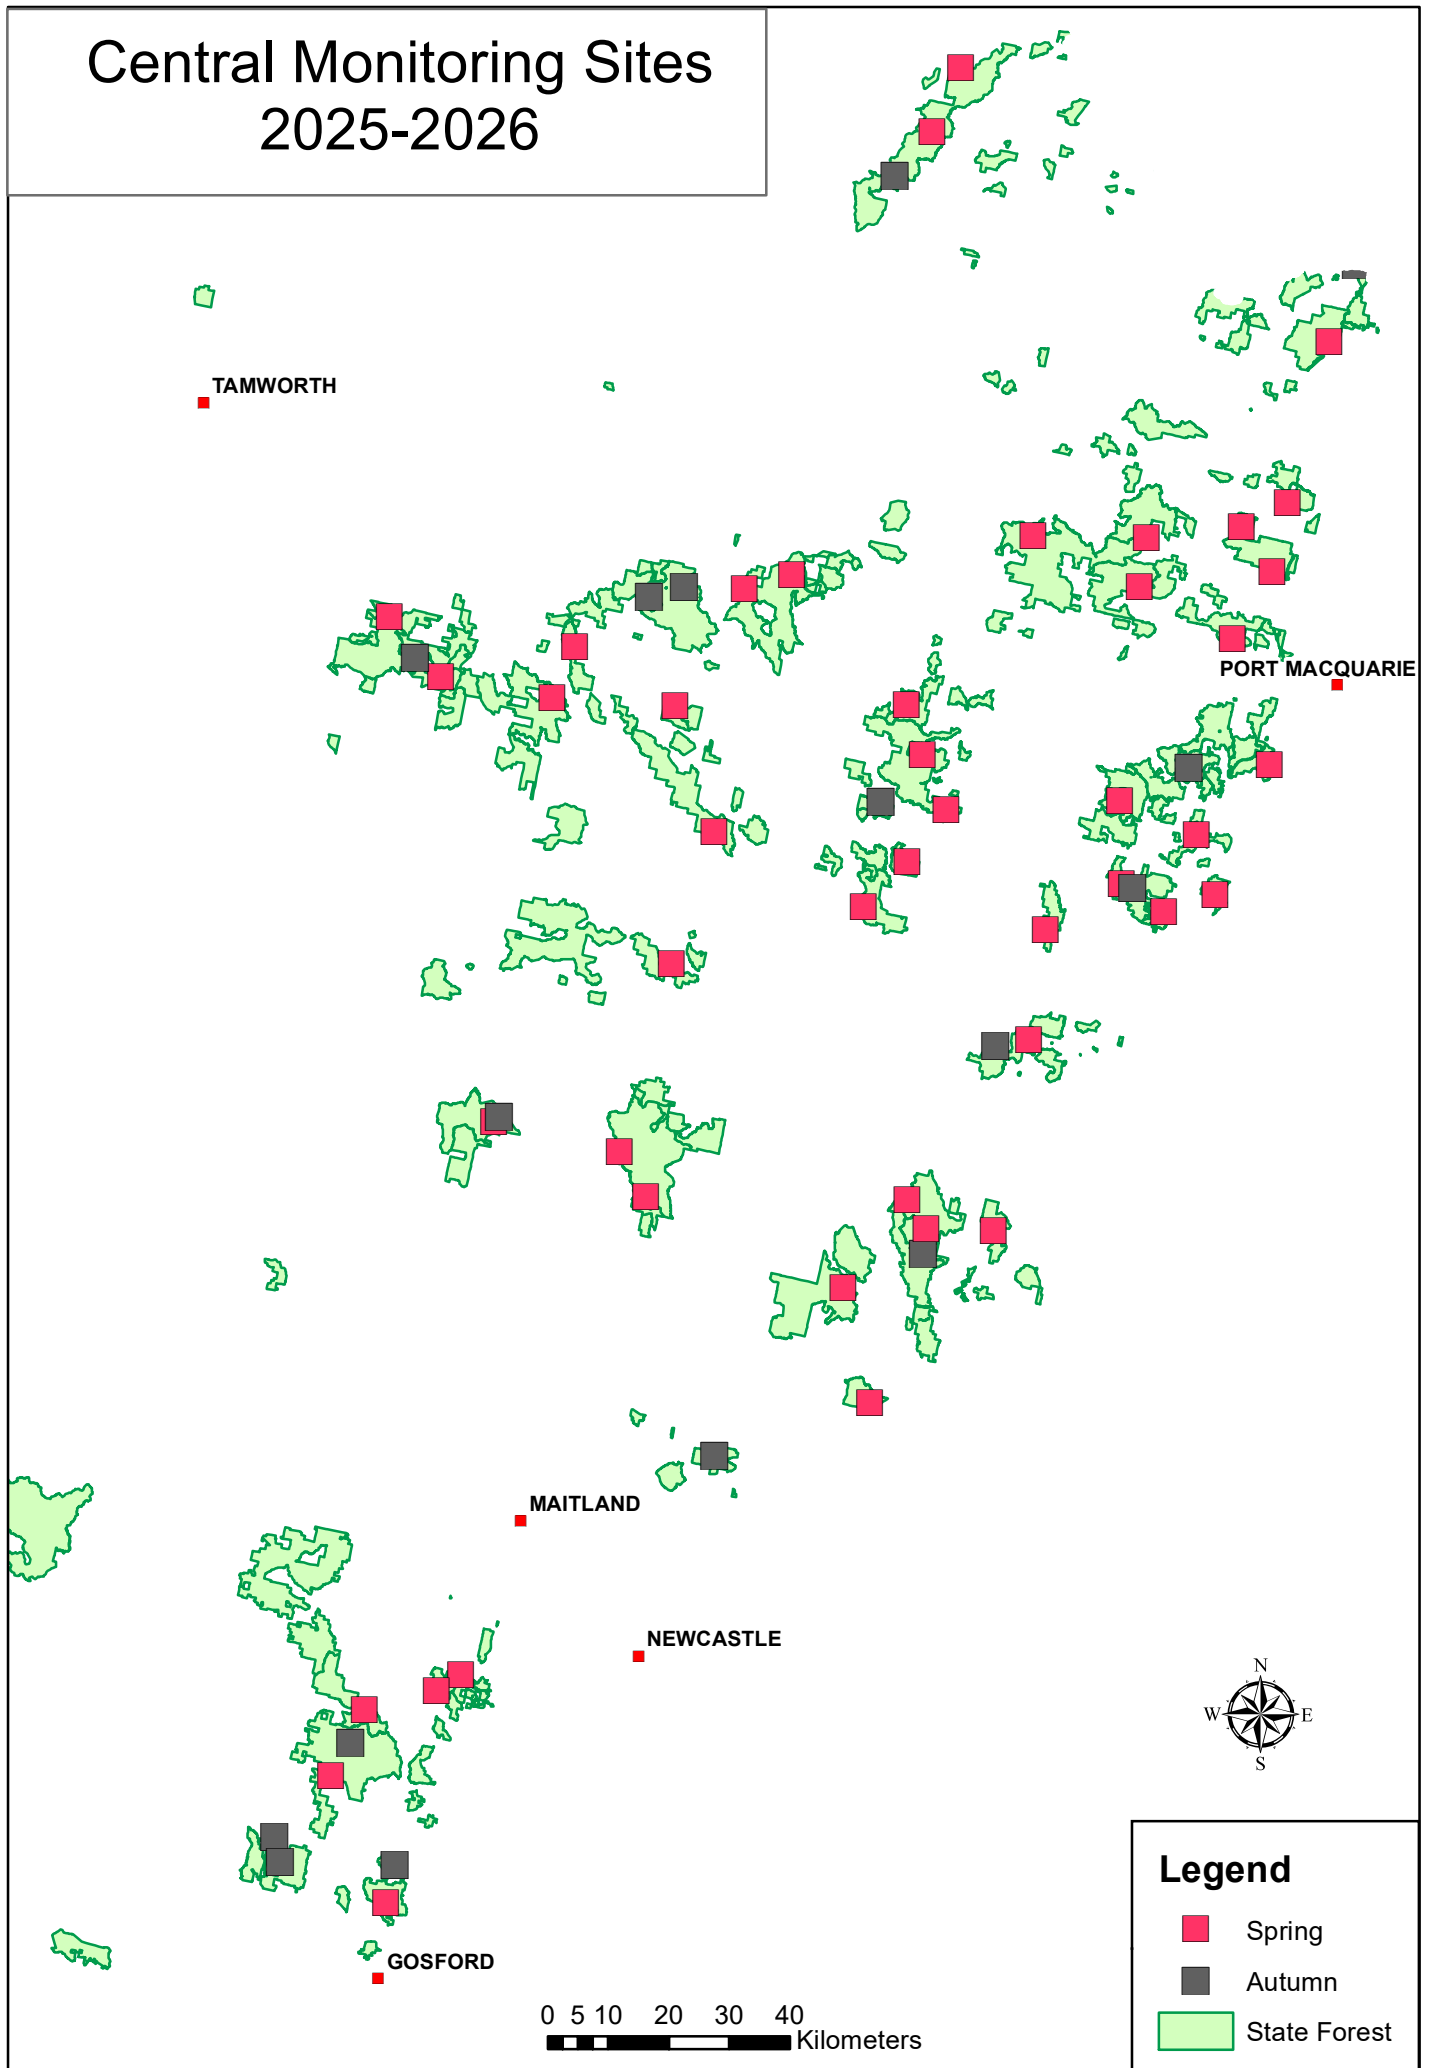

Central Monitoring Sites 2022-2023

Legend

- Spring
- Autumn
- State Forest

Central Monitoring Sites 2023-2024

Legend

- Spring
- Autumn
- State Forest

Central Monitoring Sites 2024-2025

Legend

- Spring
- Autumn
- State Forest

0 5 10 20 30 40
Kilometers

Central Monitoring Sites 2025-2026

Legend

- Spring
- Autumn
- State Forest

0 5 10 20 30 40
Kilometers

Central Monitoring Sites 2026-2027

Northern Monitoring Sites 2022-2023

Northern Monitoring Sites 2023-2024

Northern Monitoring Sites 2024-2025

Northern Monitoring Sites 2025-2026

Northern Monitoring Sites 2026-2027

Southern Monitoring Sites 2022-2023

Southern Monitoring Sites 2023-2024

Southern Monitoring Sites 2024-2025

Southern Monitoring Sites 2025-2026

Southern Monitoring Sites 2026-2027