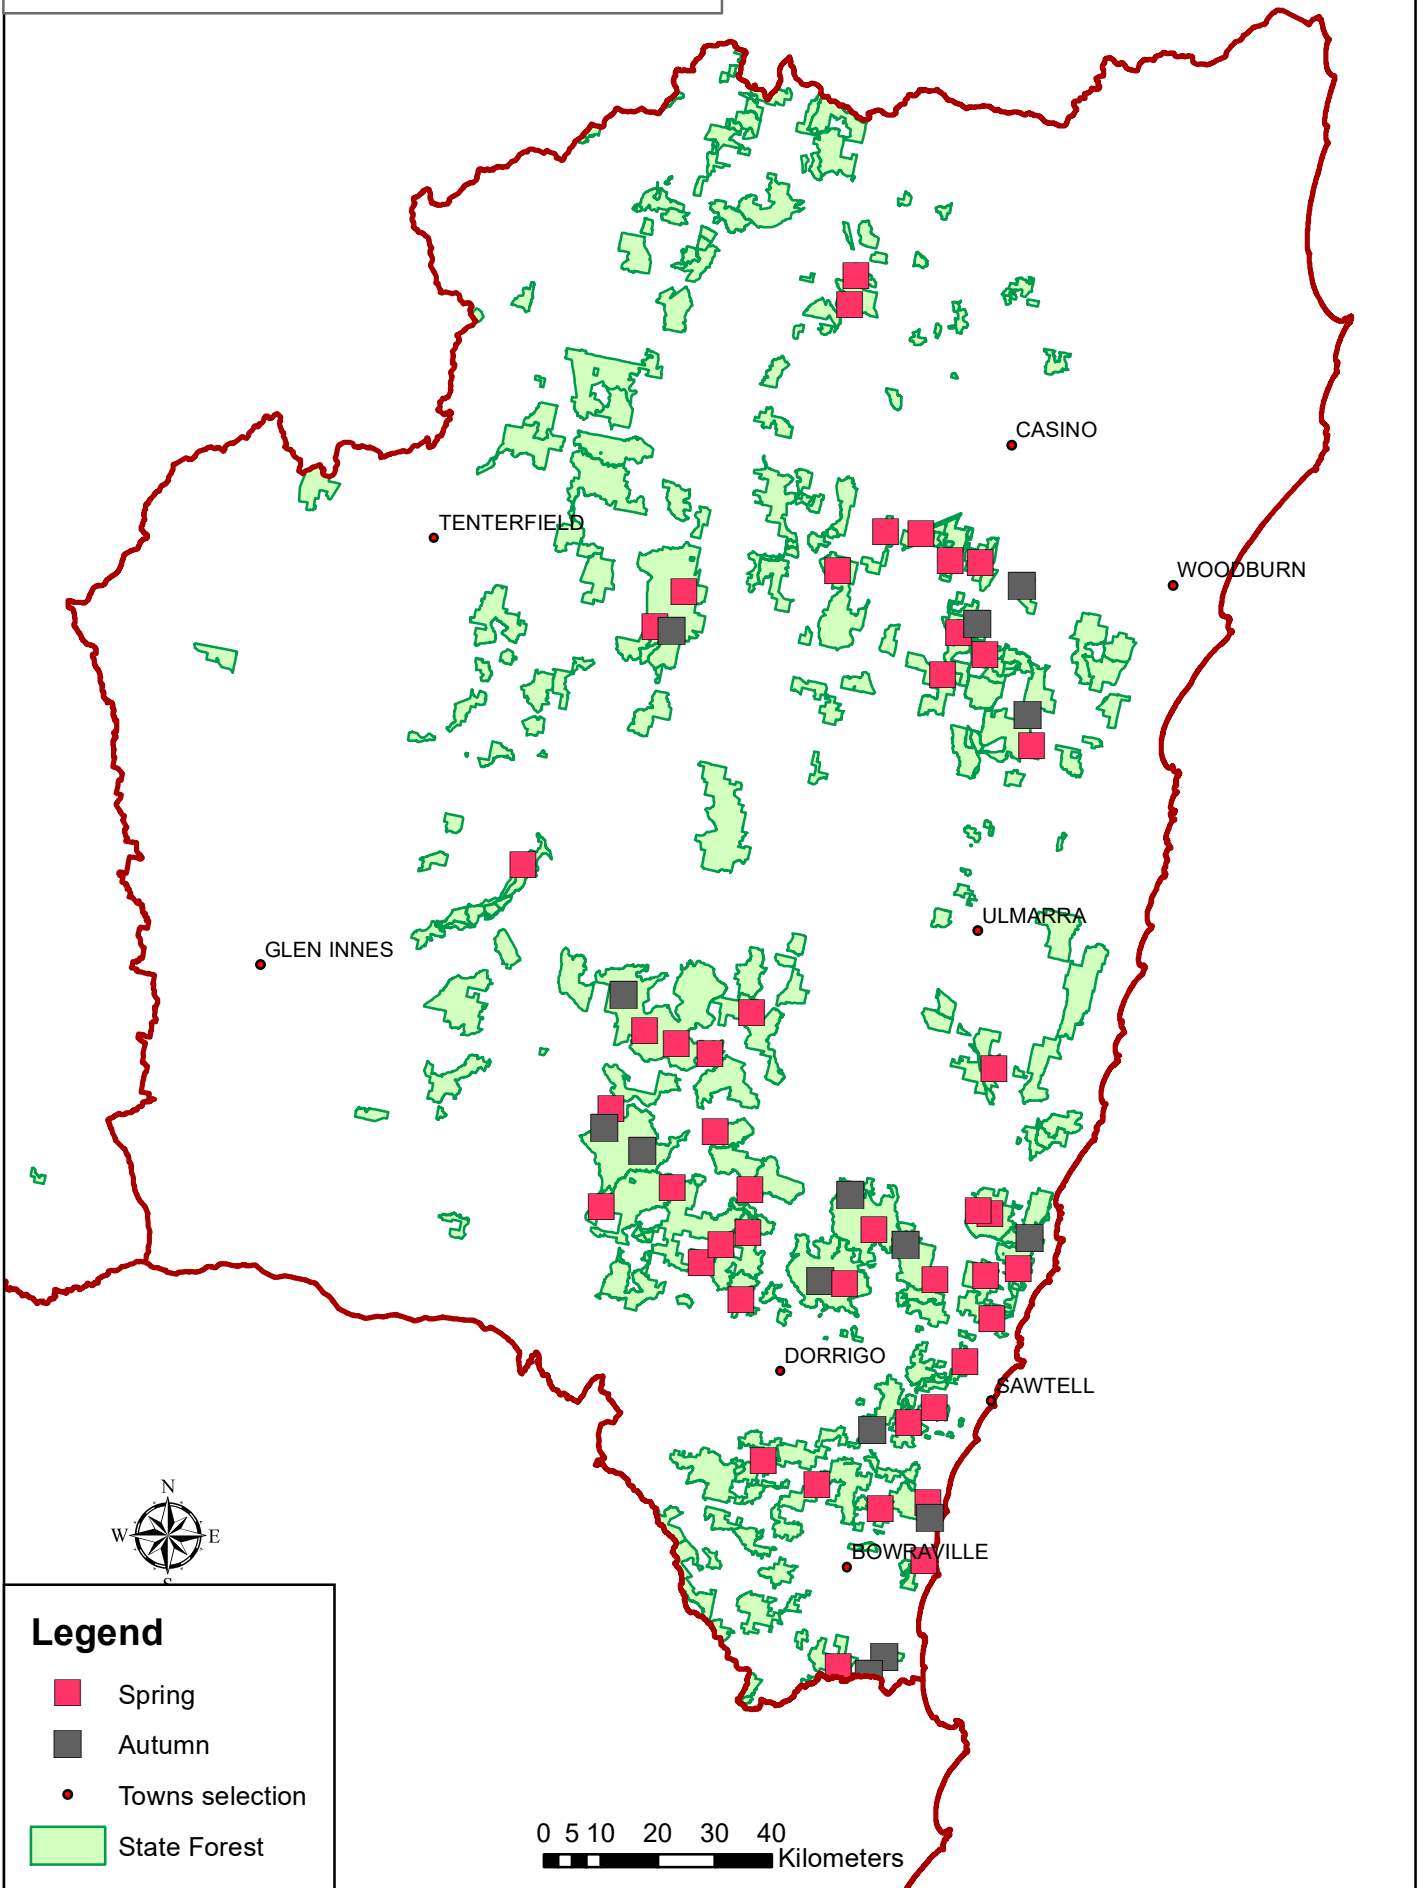

Central Monitoring Sites 2022-2023

Legend

- Spring
- Autumn
- State Forest

Central Monitoring Sites 2023-2024

Legend

- Spring
- Autumn
- State Forest

Central Monitoring Sites 2024-2025

Legend

- Spring
- Autumn
- State Forest

0 5 10 20 30 40
Kilometers

Central Monitoring Sites 2025-2026

Legend

- Spring
- Autumn
- State Forest

0 5 10 20 30 40
Kilometers

Central Monitoring Sites 2026-2027

Northern Monitoring Sites 2022-2023

Northern Monitoring Sites 2023-2024

Northern Monitoring Sites 2024-2025

Northern Monitoring Sites 2025-2026

Northern Monitoring Sites 2026-2027

Southern Monitoring Sites 2022-2023

Southern Monitoring Sites 2023-2024

Southern Monitoring Sites 2024-2025

Southern Monitoring Sites 2025-2026

Southern Monitoring Sites 2026-2027