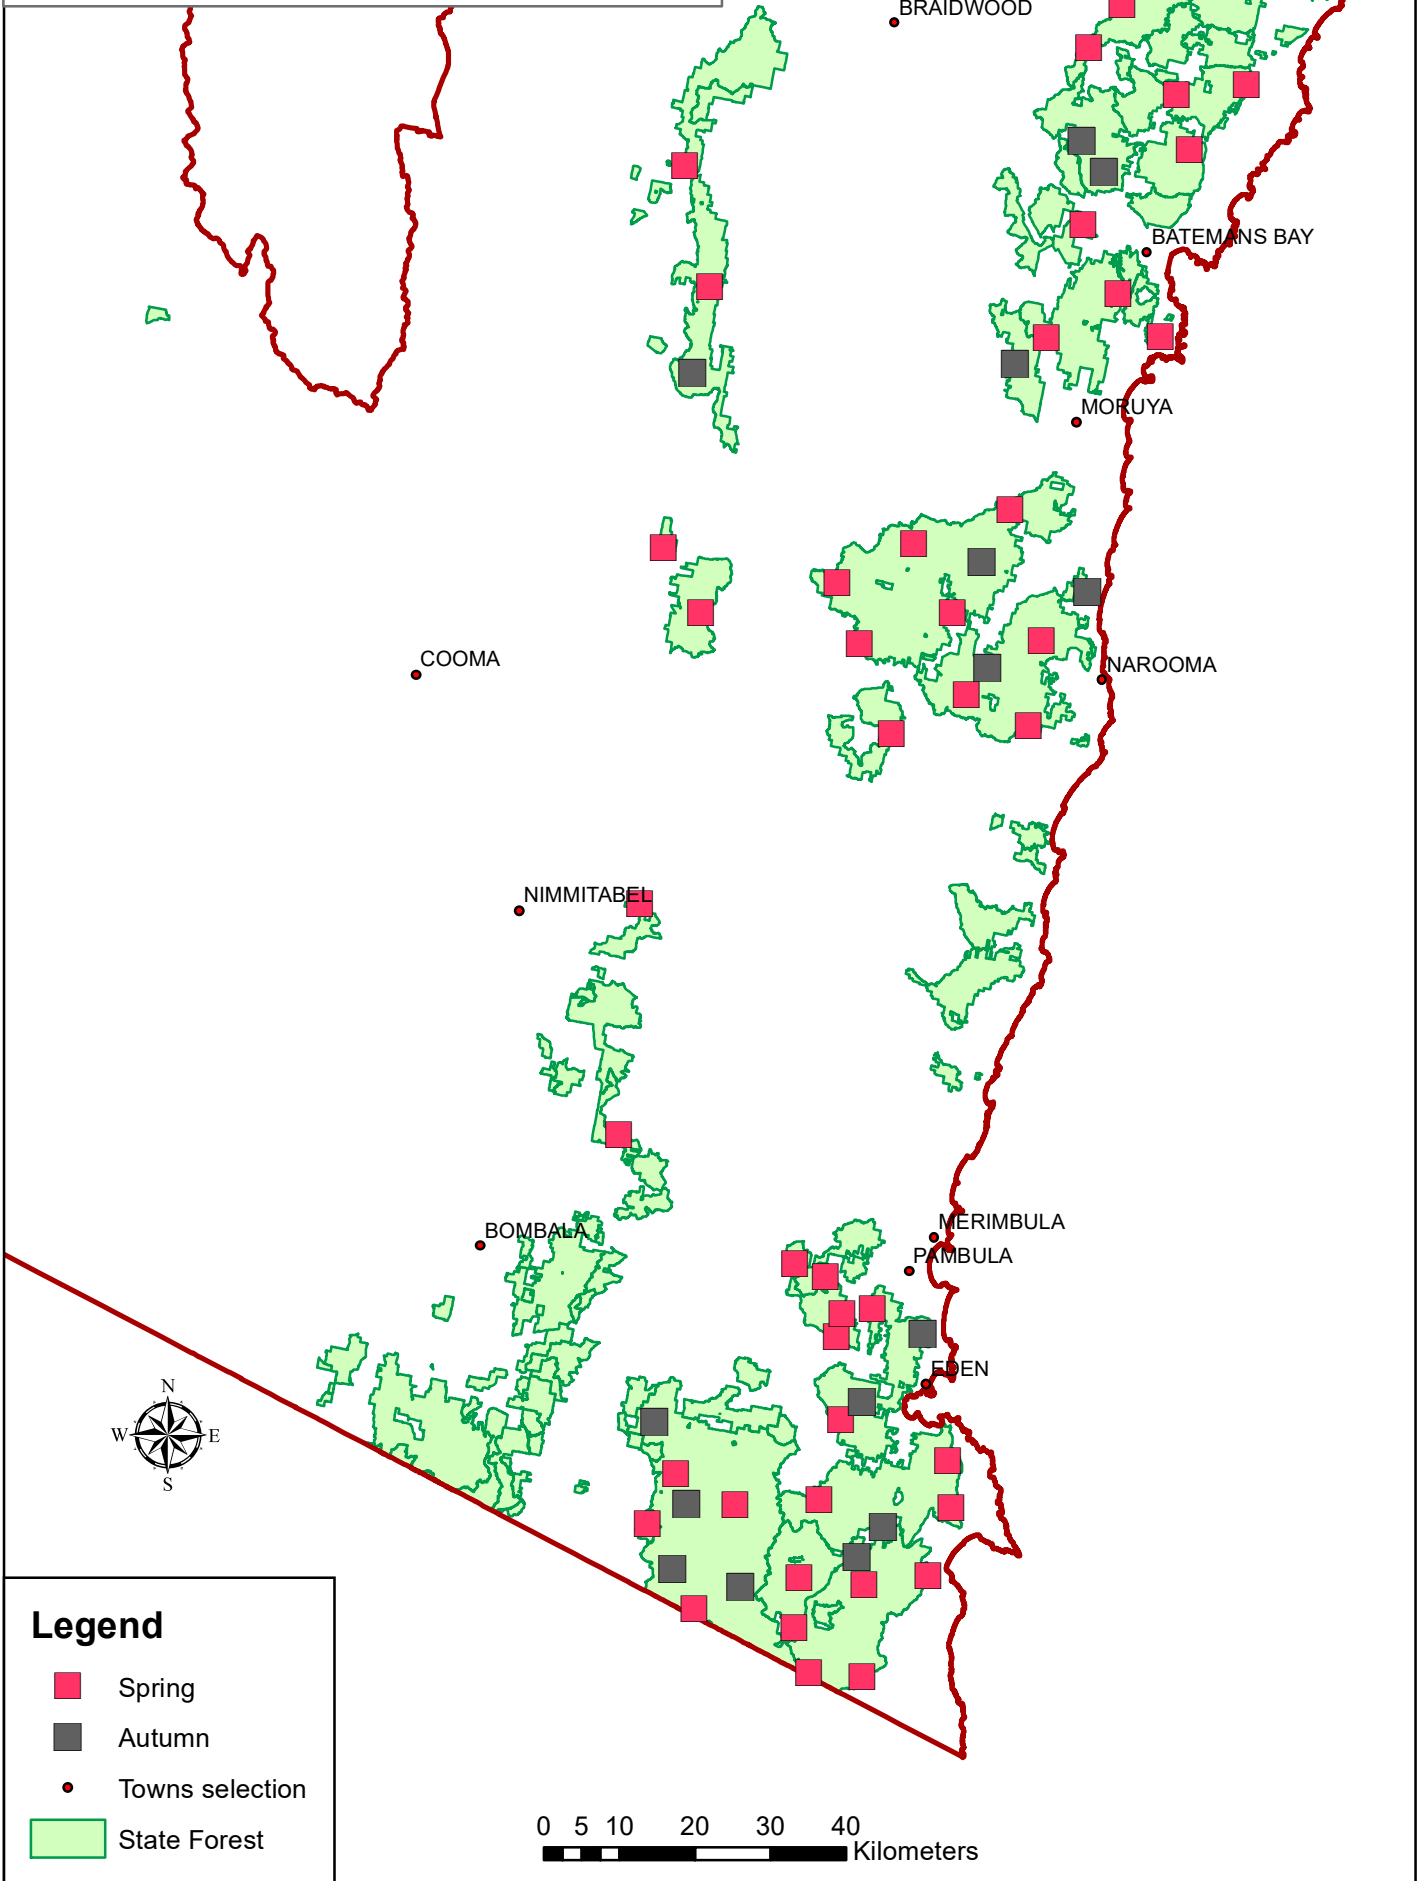

Central Monitoring Sites 2022-2023

Legend

- Spring
- Autumn
- State Forest

Central Monitoring Sites 2023-2024

Legend

- Spring
- Autumn
- State Forest

Central Monitoring Sites 2024-2025

Legend

- Spring
- Autumn
- State Forest

0 5 10 20 30 40
Kilometers

Central Monitoring Sites 2025-2026

Legend

- Spring
- Autumn
- State Forest

0 5 10 20 30 40
Kilometers

Central Monitoring Sites 2026-2027

Northern Monitoring Sites 2022-2023

Northern Monitoring Sites 2023-2024

Northern Monitoring Sites 2024-2025

Northern Monitoring Sites 2025-2026

Northern Monitoring Sites 2026-2027

Southern Monitoring Sites 2022-2023

Southern Monitoring Sites 2023-2024

Southern Monitoring Sites 2024-2025

Southern Monitoring Sites 2025-2026

Southern Monitoring Sites 2026-2027