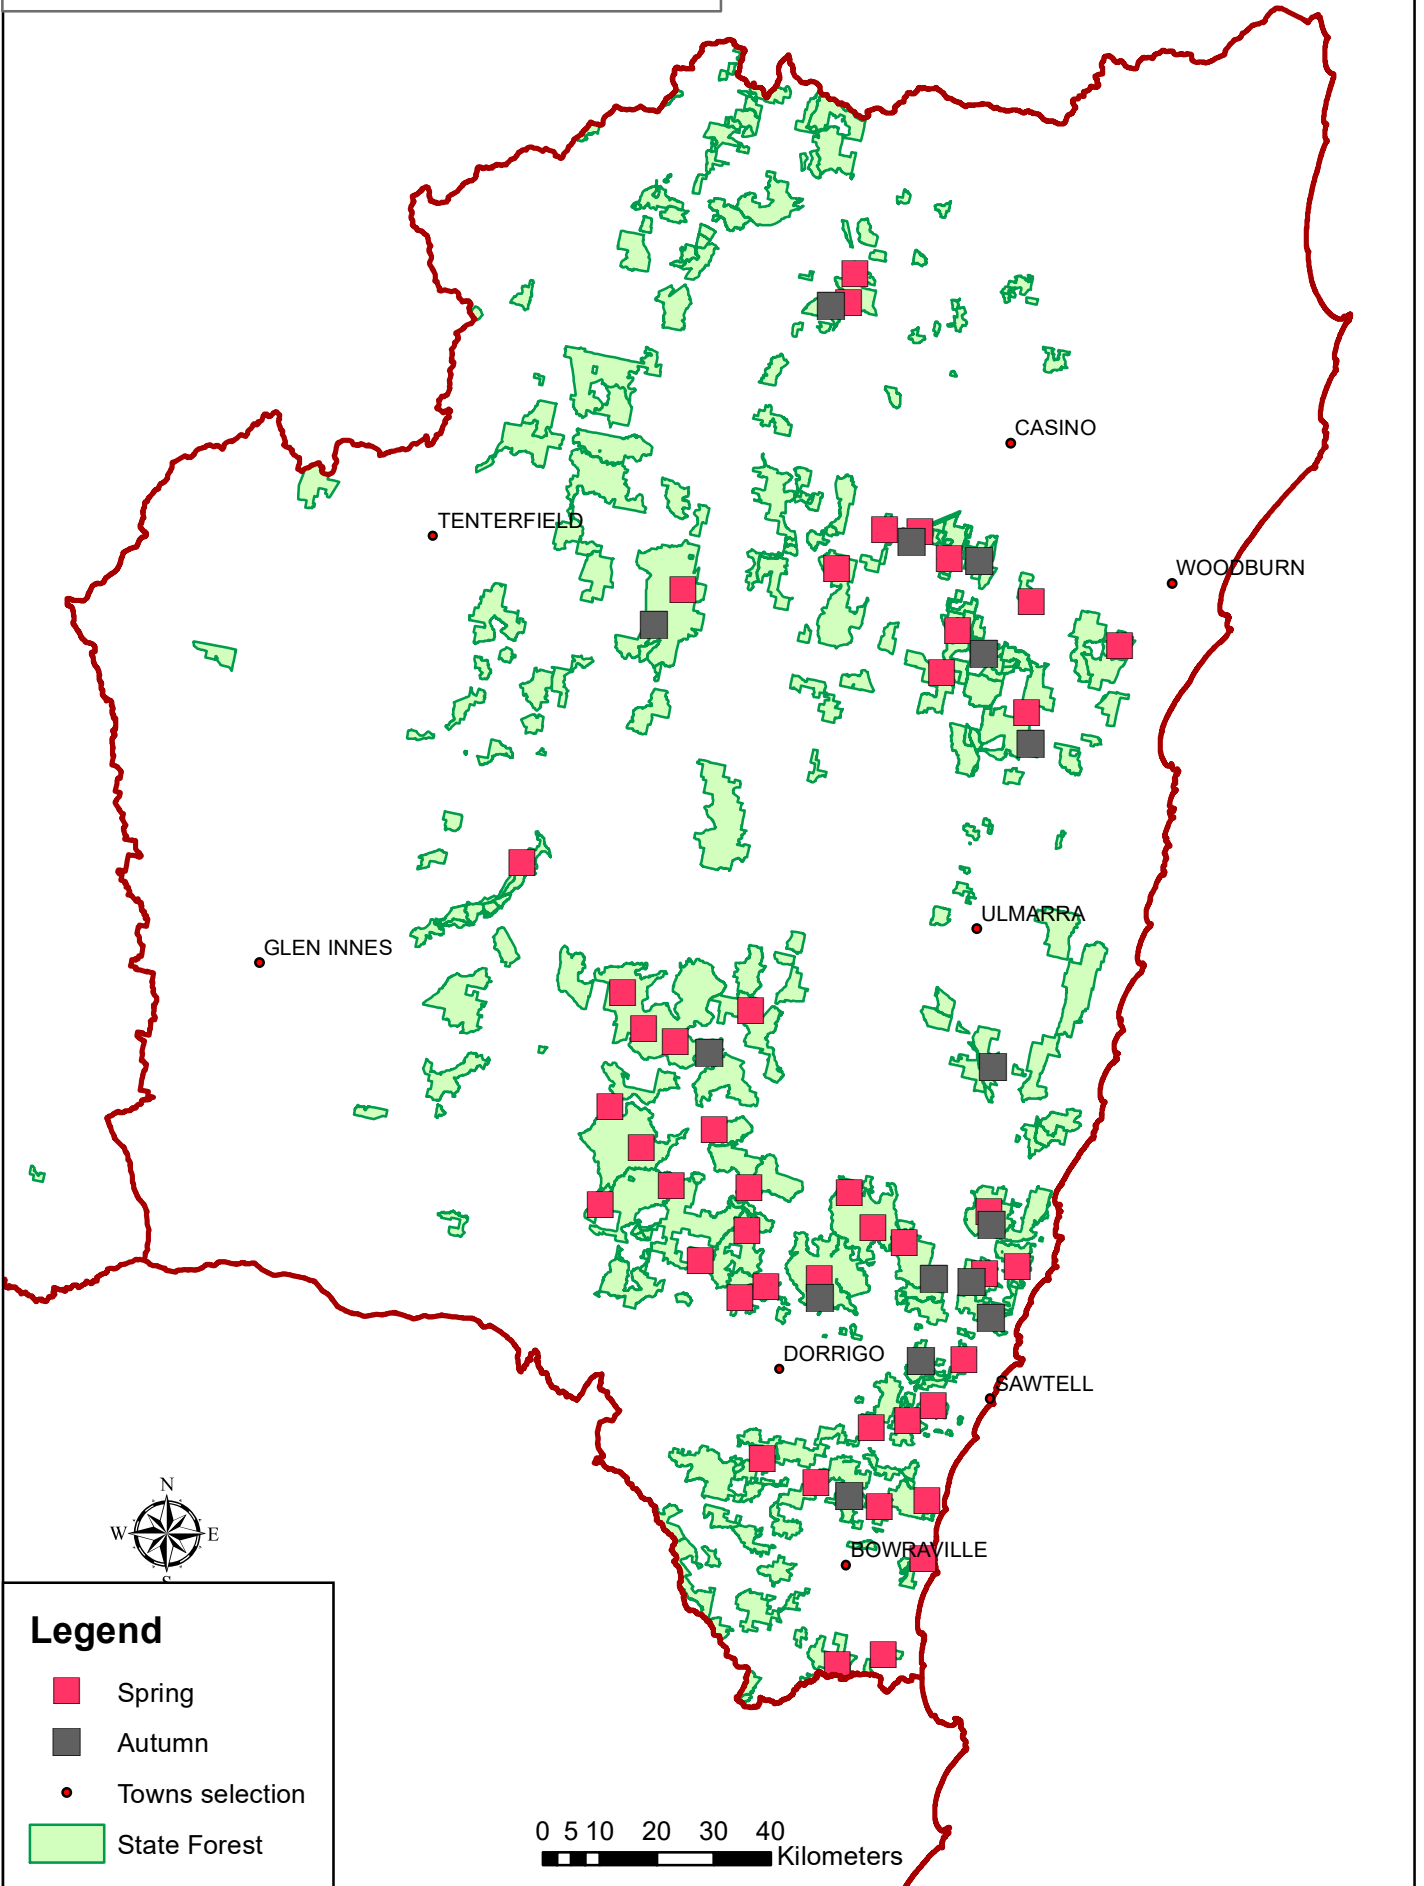

Central Monitoring Sites 2022-2023

Legend

- Spring
- Autumn
- State Forest

Central Monitoring Sites 2023-2024

Legend

- Spring
- Autumn
- State Forest

Central Monitoring Sites 2024-2025

Legend

- Spring
- Autumn
- State Forest

0 5 10 20 30 40
Kilometers

Central Monitoring Sites 2025-2026

Legend

- Spring
- Autumn
- State Forest

0 5 10 20 30 40
Kilometers

Central Monitoring Sites 2026-2027

Northern Monitoring Sites 2022-2023

Northern Monitoring Sites 2023-2024

Northern Monitoring Sites 2024-2025

Northern Monitoring Sites 2025-2026

Northern Monitoring Sites 2026-2027

Southern Monitoring Sites 2022-2023

Southern Monitoring Sites 2023-2024

Southern Monitoring Sites 2024-2025

Southern Monitoring Sites 2025-2026

Southern Monitoring Sites 2026-2027