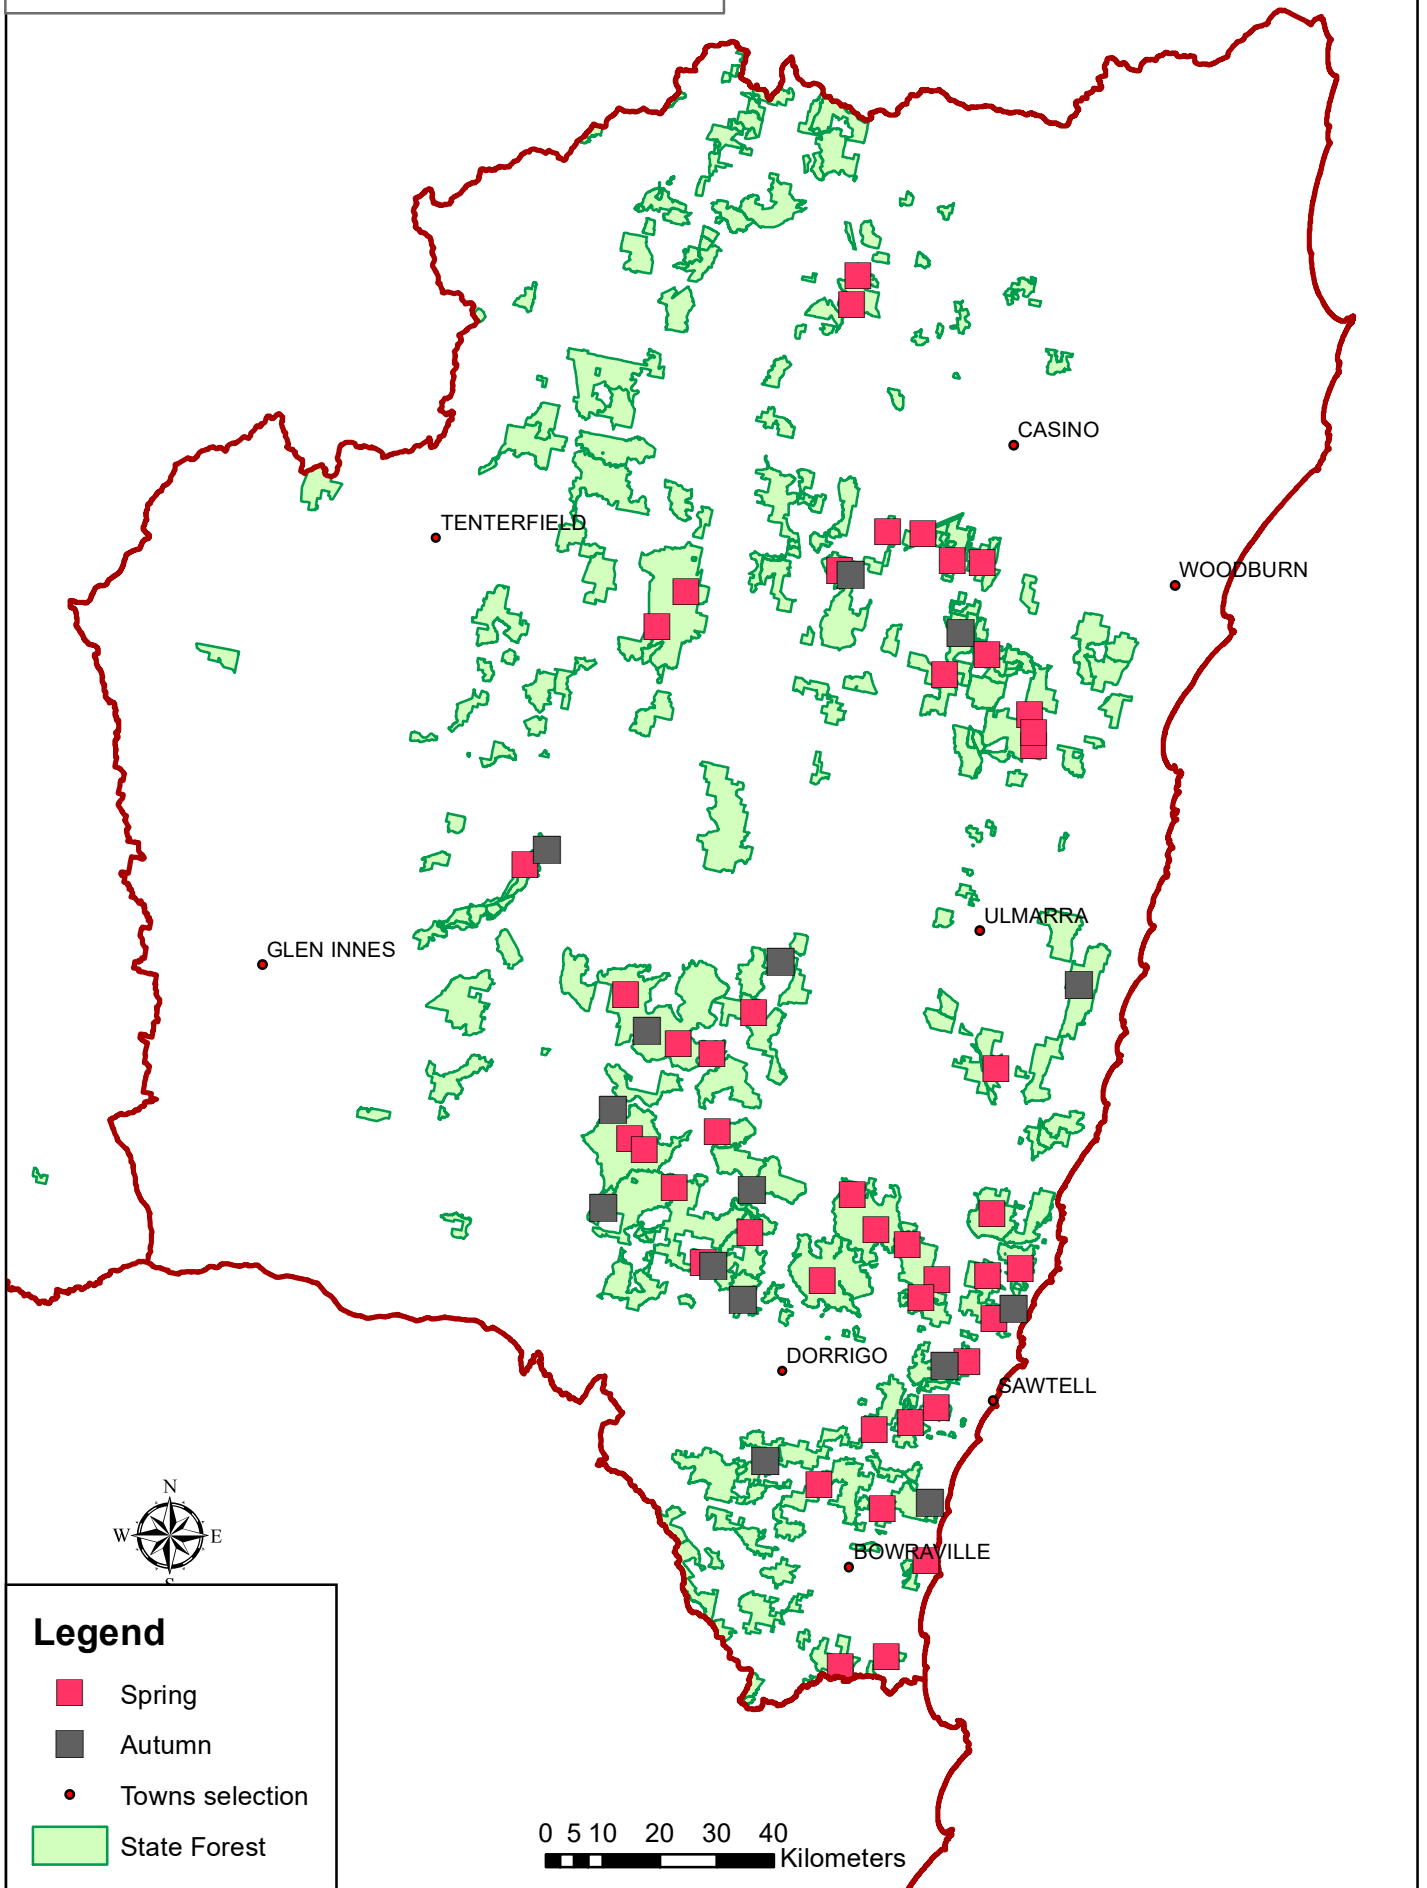

Central Monitoring Sites 2022-2023

Legend

- Spring
- Autumn
- State Forest

Central Monitoring Sites 2023-2024

Legend

- Spring
- Autumn
- State Forest

Central Monitoring Sites 2024-2025

Legend

- Spring
- Autumn
- State Forest

0 5 10 20 30 40
Kilometers

Central Monitoring Sites 2025-2026

Legend

- Spring
- Autumn
- State Forest

0 5 10 20 30 40
Kilometers

Central Monitoring Sites 2026-2027

Northern Monitoring Sites 2022-2023

Northern Monitoring Sites 2023-2024

Northern Monitoring Sites 2024-2025

Northern Monitoring Sites 2025-2026

Northern Monitoring Sites 2026-2027

Southern Monitoring Sites 2022-2023

Southern Monitoring Sites 2023-2024

Southern Monitoring Sites 2024-2025

Southern Monitoring Sites 2025-2026

Southern Monitoring Sites 2026-2027