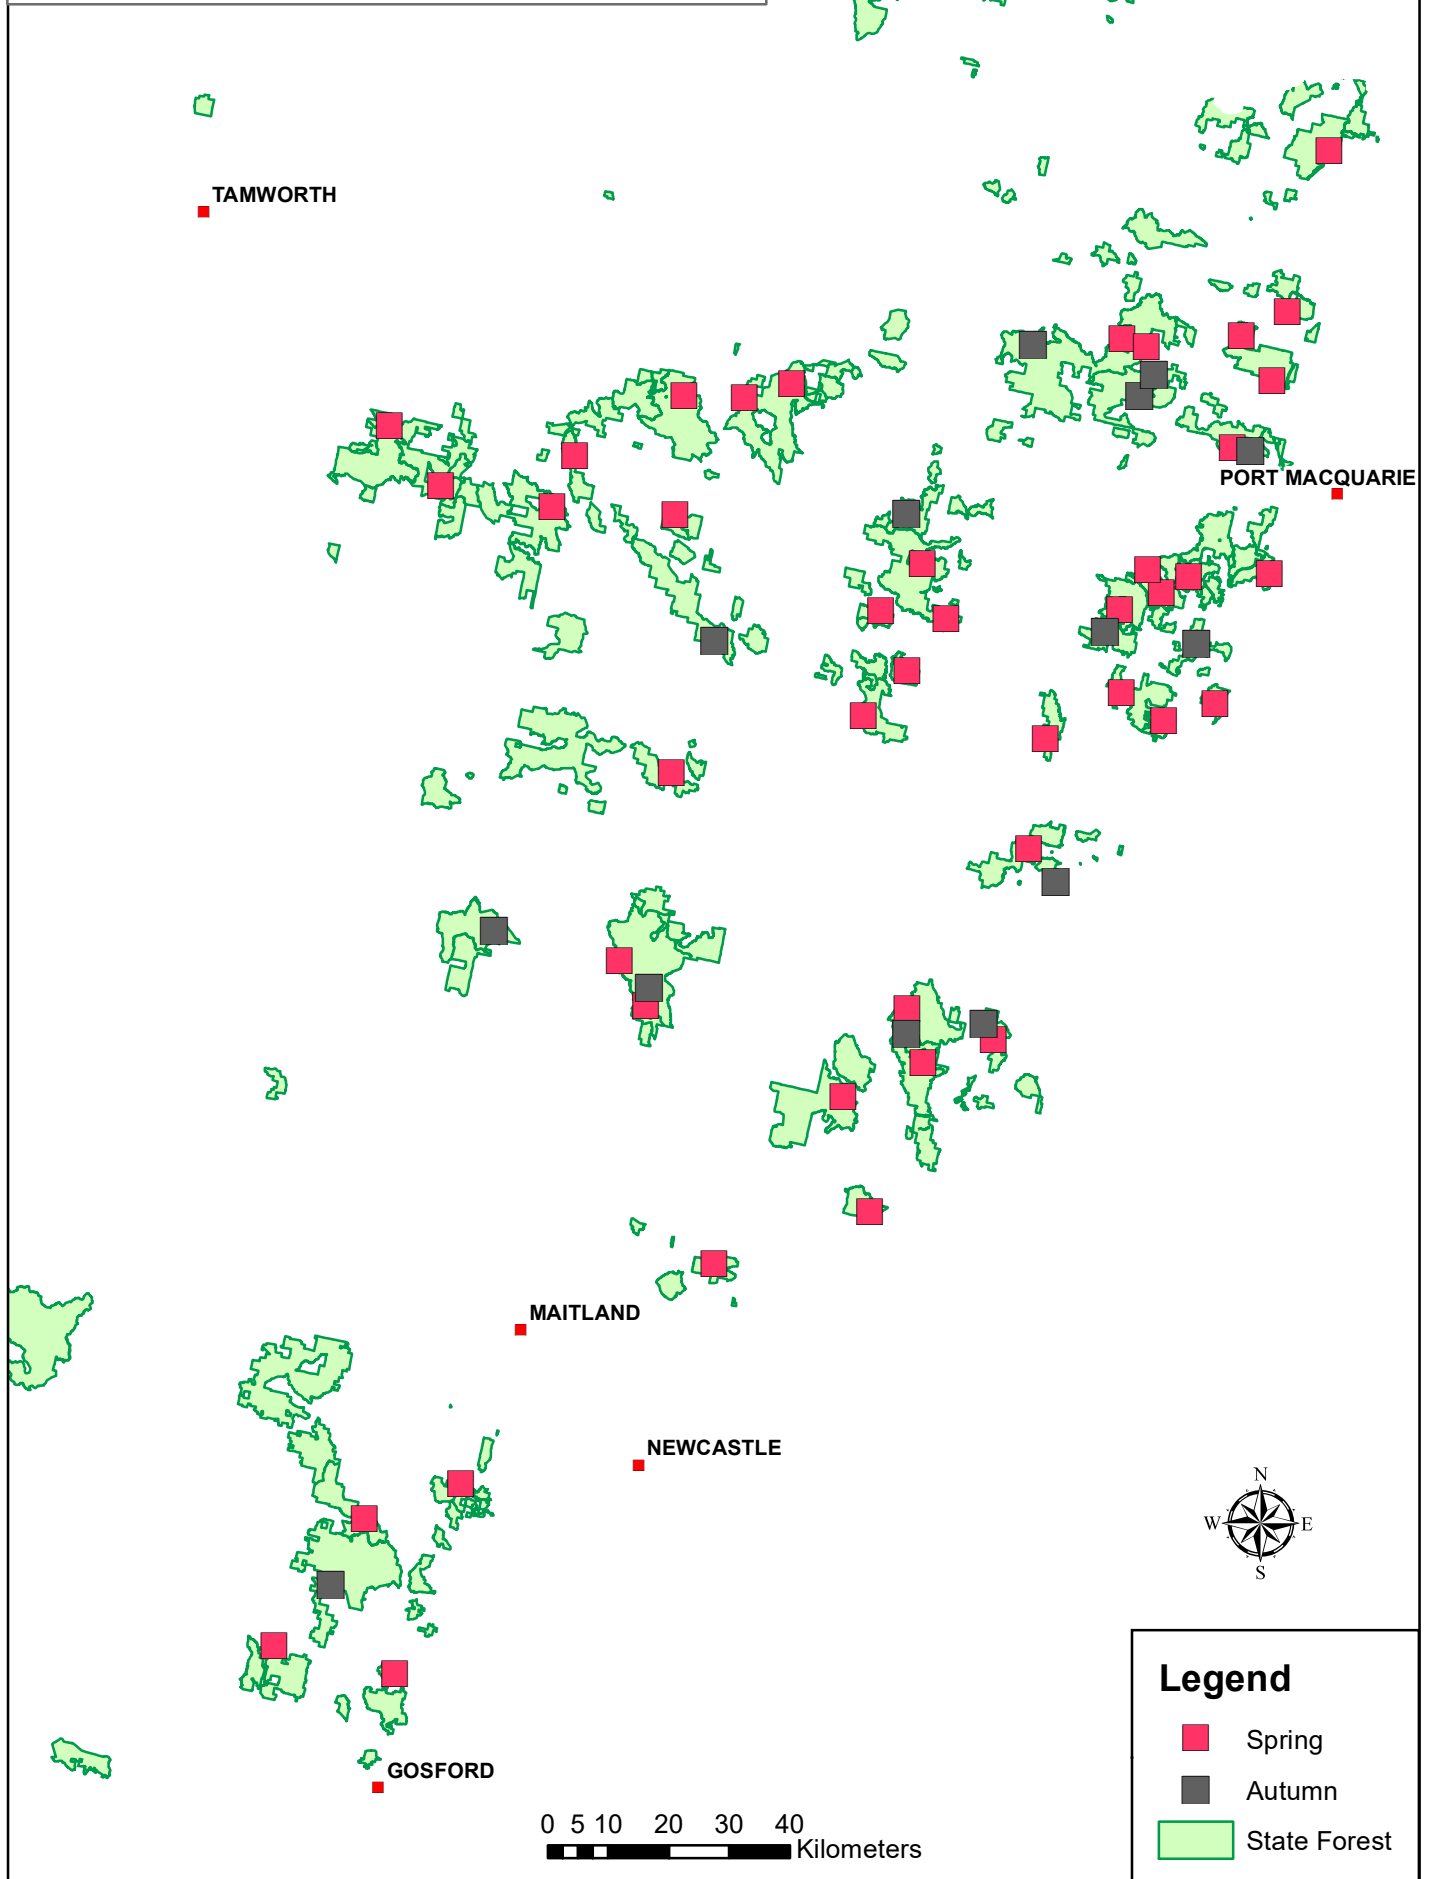

Central Monitoring Sites 2022-2023

Legend

- Spring
- Autumn
- State Forest

Central Monitoring Sites 2023-2024

Legend

- Spring
- Autumn
- State Forest

Central Monitoring Sites 2024-2025

Legend

- Spring
- Autumn
- State Forest

0 5 10 20 30 40
Kilometers

Central Monitoring Sites 2025-2026

Legend

- Spring
- Autumn
- State Forest

0 5 10 20 30 40
Kilometers

Central Monitoring Sites 2026-2027

Northern Monitoring Sites 2022-2023

Northern Monitoring Sites 2023-2024

Northern Monitoring Sites 2024-2025

Northern Monitoring Sites 2025-2026

Northern Monitoring Sites 2026-2027

Southern Monitoring Sites 2022-2023

Southern Monitoring Sites 2023-2024

Southern Monitoring Sites 2024-2025

Southern Monitoring Sites 2025-2026

Southern Monitoring Sites 2026-2027