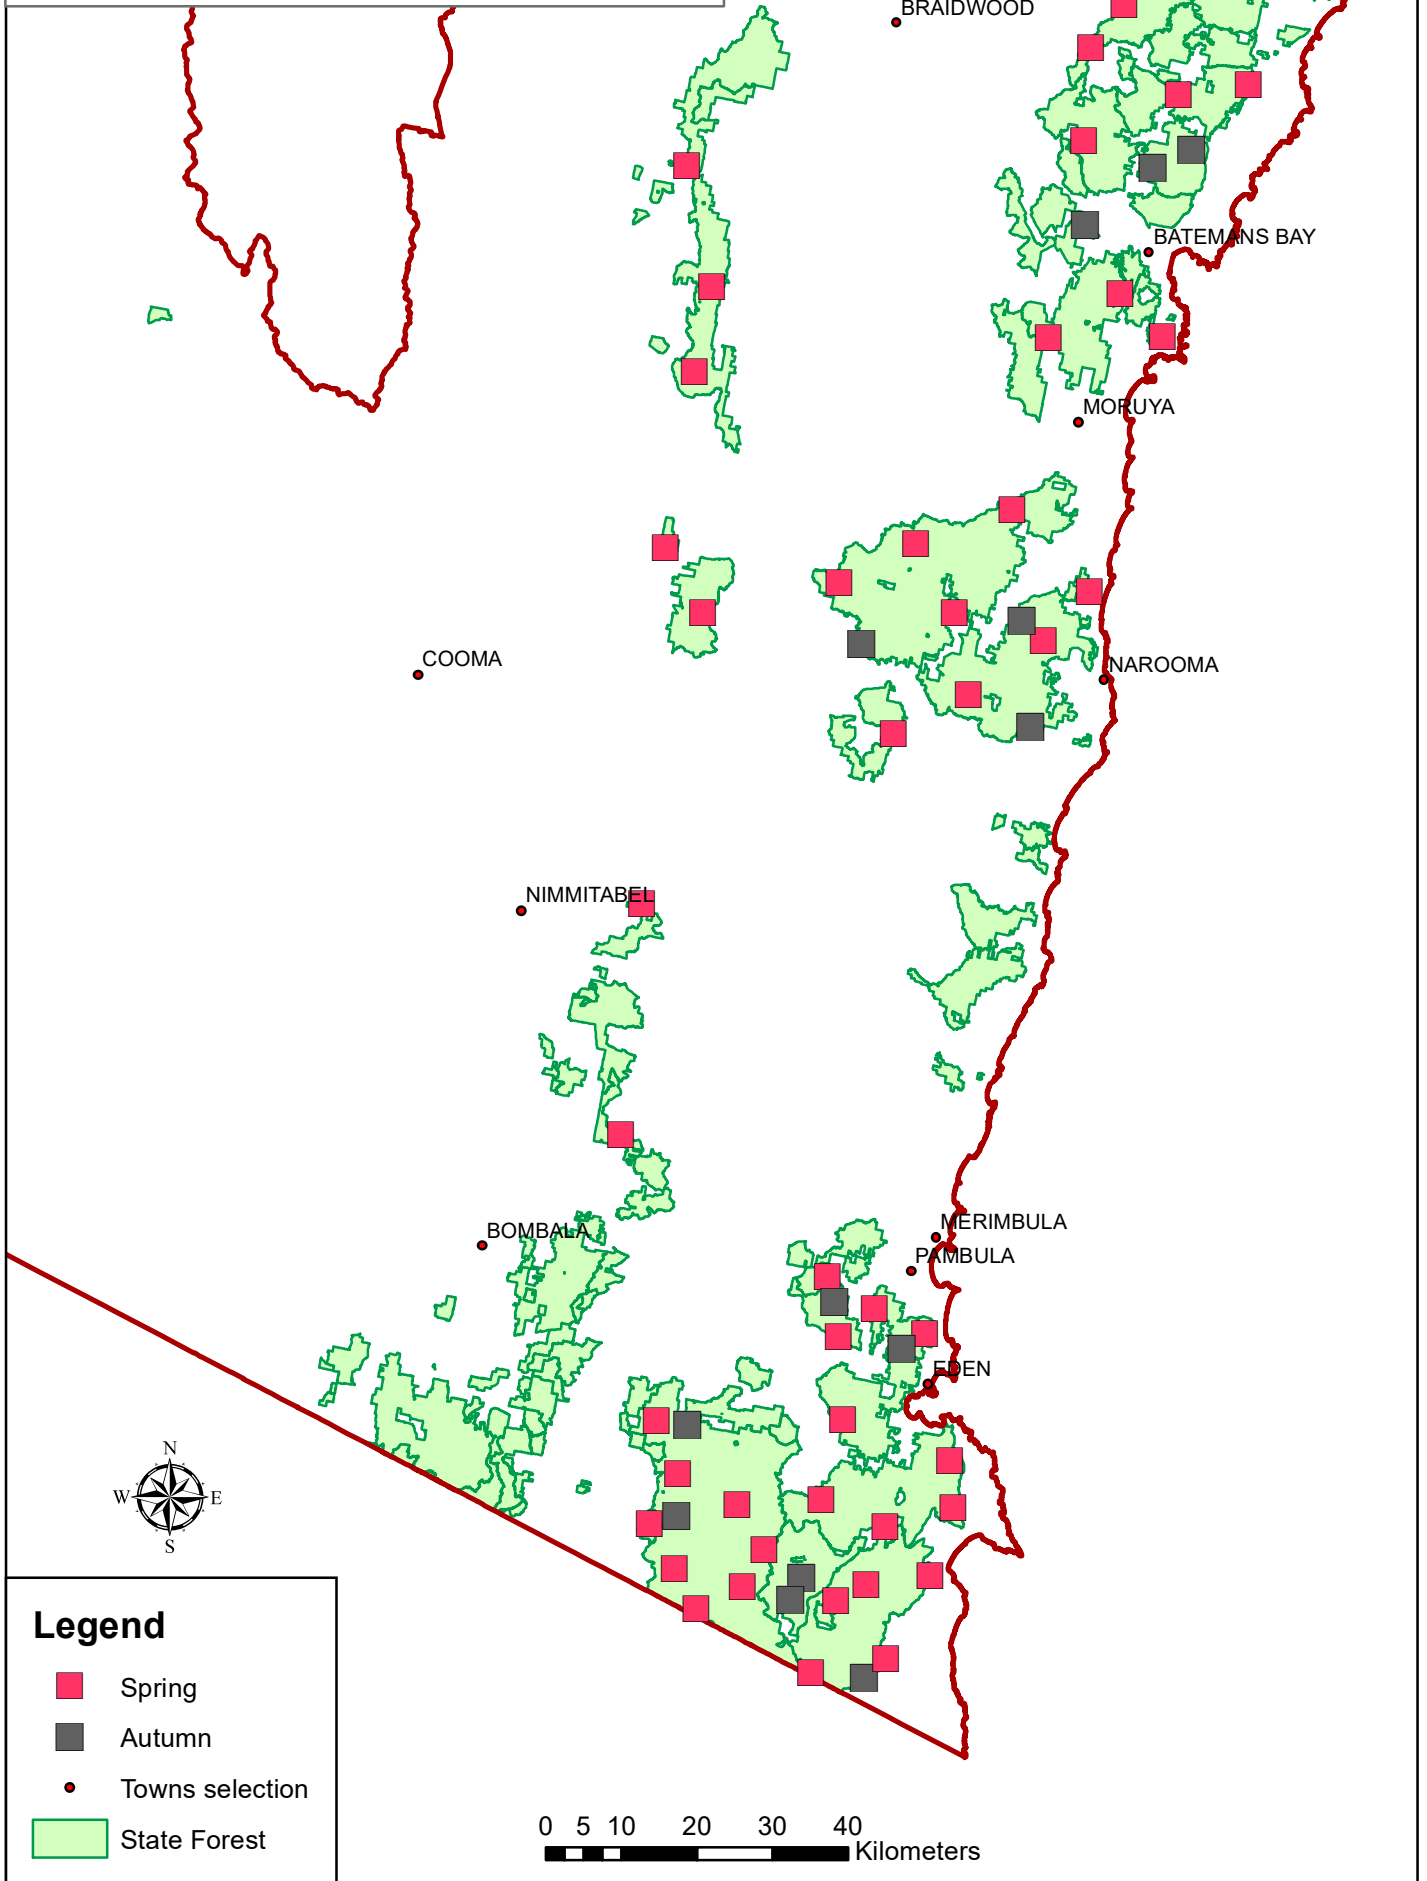

Central Monitoring Sites 2022-2023

Legend

- Spring
- Autumn
- State Forest

Central Monitoring Sites 2023-2024

Legend

- Spring
- Autumn
- State Forest

Central Monitoring Sites 2024-2025

Legend

- Spring
- Autumn
- State Forest

0 5 10 20 30 40
Kilometers

Central Monitoring Sites 2025-2026

Legend

- Spring
- Autumn
- State Forest

0 5 10 20 30 40
Kilometers

Central Monitoring Sites 2026-2027

Northern Monitoring Sites 2022-2023

Northern Monitoring Sites 2023-2024

Northern Monitoring Sites 2024-2025

Northern Monitoring Sites 2025-2026

Northern Monitoring Sites 2026-2027

Southern Monitoring Sites 2022-2023

Southern Monitoring Sites 2023-2024

Southern Monitoring Sites 2024-2025

Southern Monitoring Sites 2025-2026

Southern Monitoring Sites 2026-2027