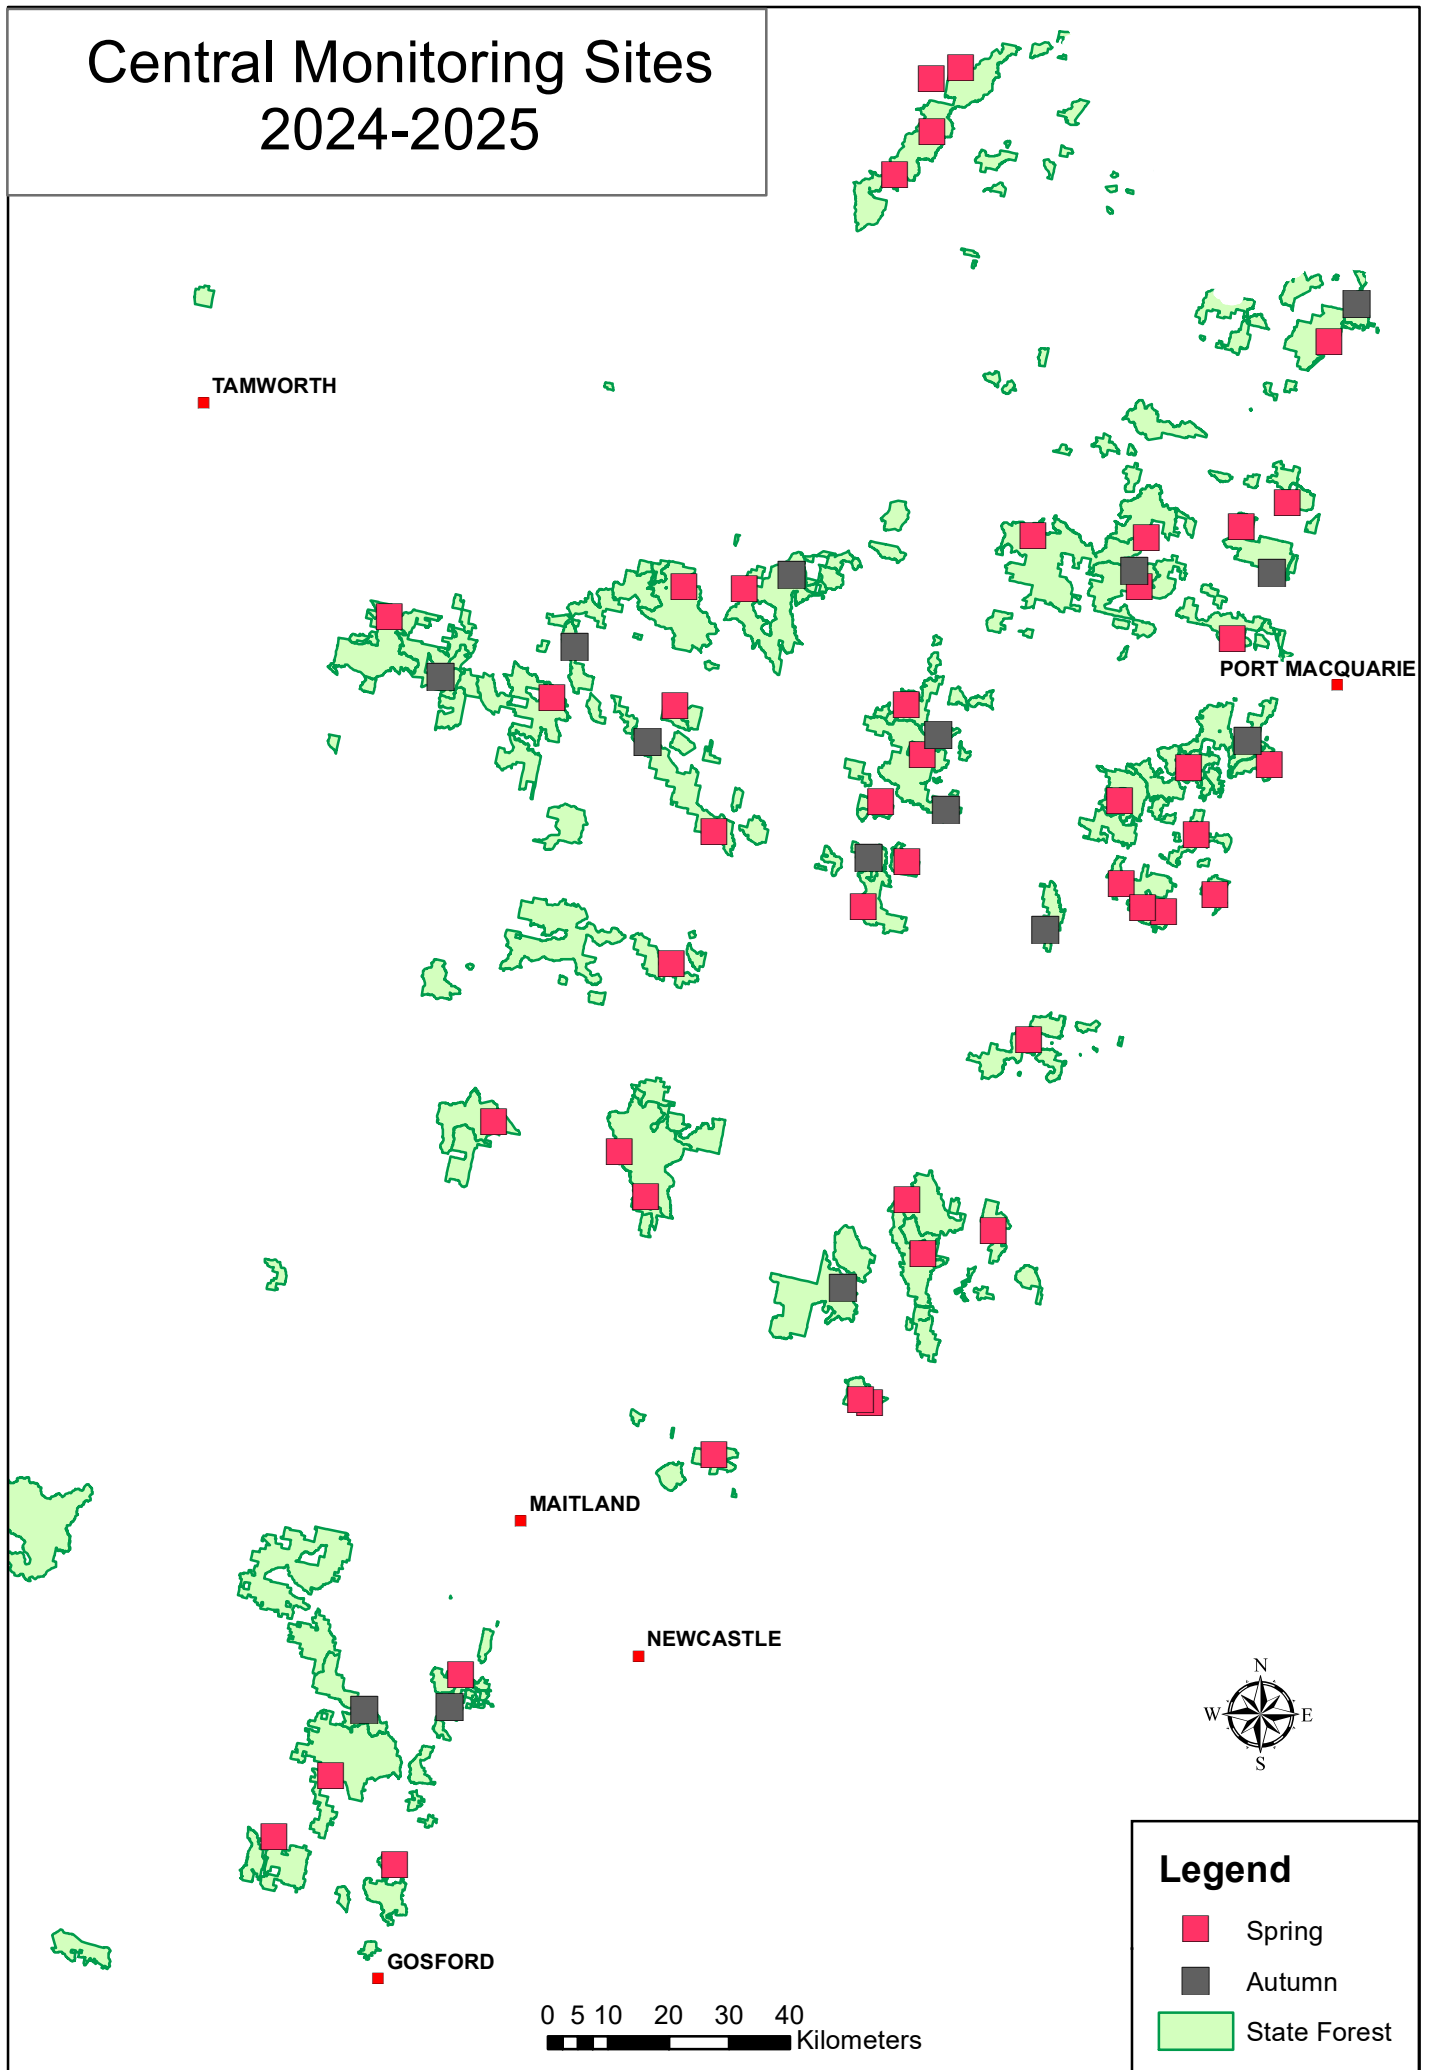

Central Monitoring Sites 2022-2023

Legend

- Spring
- Autumn
- State Forest

Central Monitoring Sites 2023-2024

Legend

- Spring
- Autumn
- State Forest

Central Monitoring Sites 2024-2025

Legend

- Spring
- Autumn
- State Forest

0 5 10 20 30 40
Kilometers

Central Monitoring Sites 2025-2026

Legend

- Spring
- Autumn
- State Forest

0 5 10 20 30 40
Kilometers

Central Monitoring Sites 2026-2027

Northern Monitoring Sites 2022-2023

Northern Monitoring Sites 2023-2024

Northern Monitoring Sites 2024-2025

Northern Monitoring Sites 2025-2026

Northern Monitoring Sites 2026-2027

Southern Monitoring Sites 2022-2023

Southern Monitoring Sites 2023-2024

Southern Monitoring Sites 2024-2025

Southern Monitoring Sites 2025-2026

Southern Monitoring Sites 2026-2027