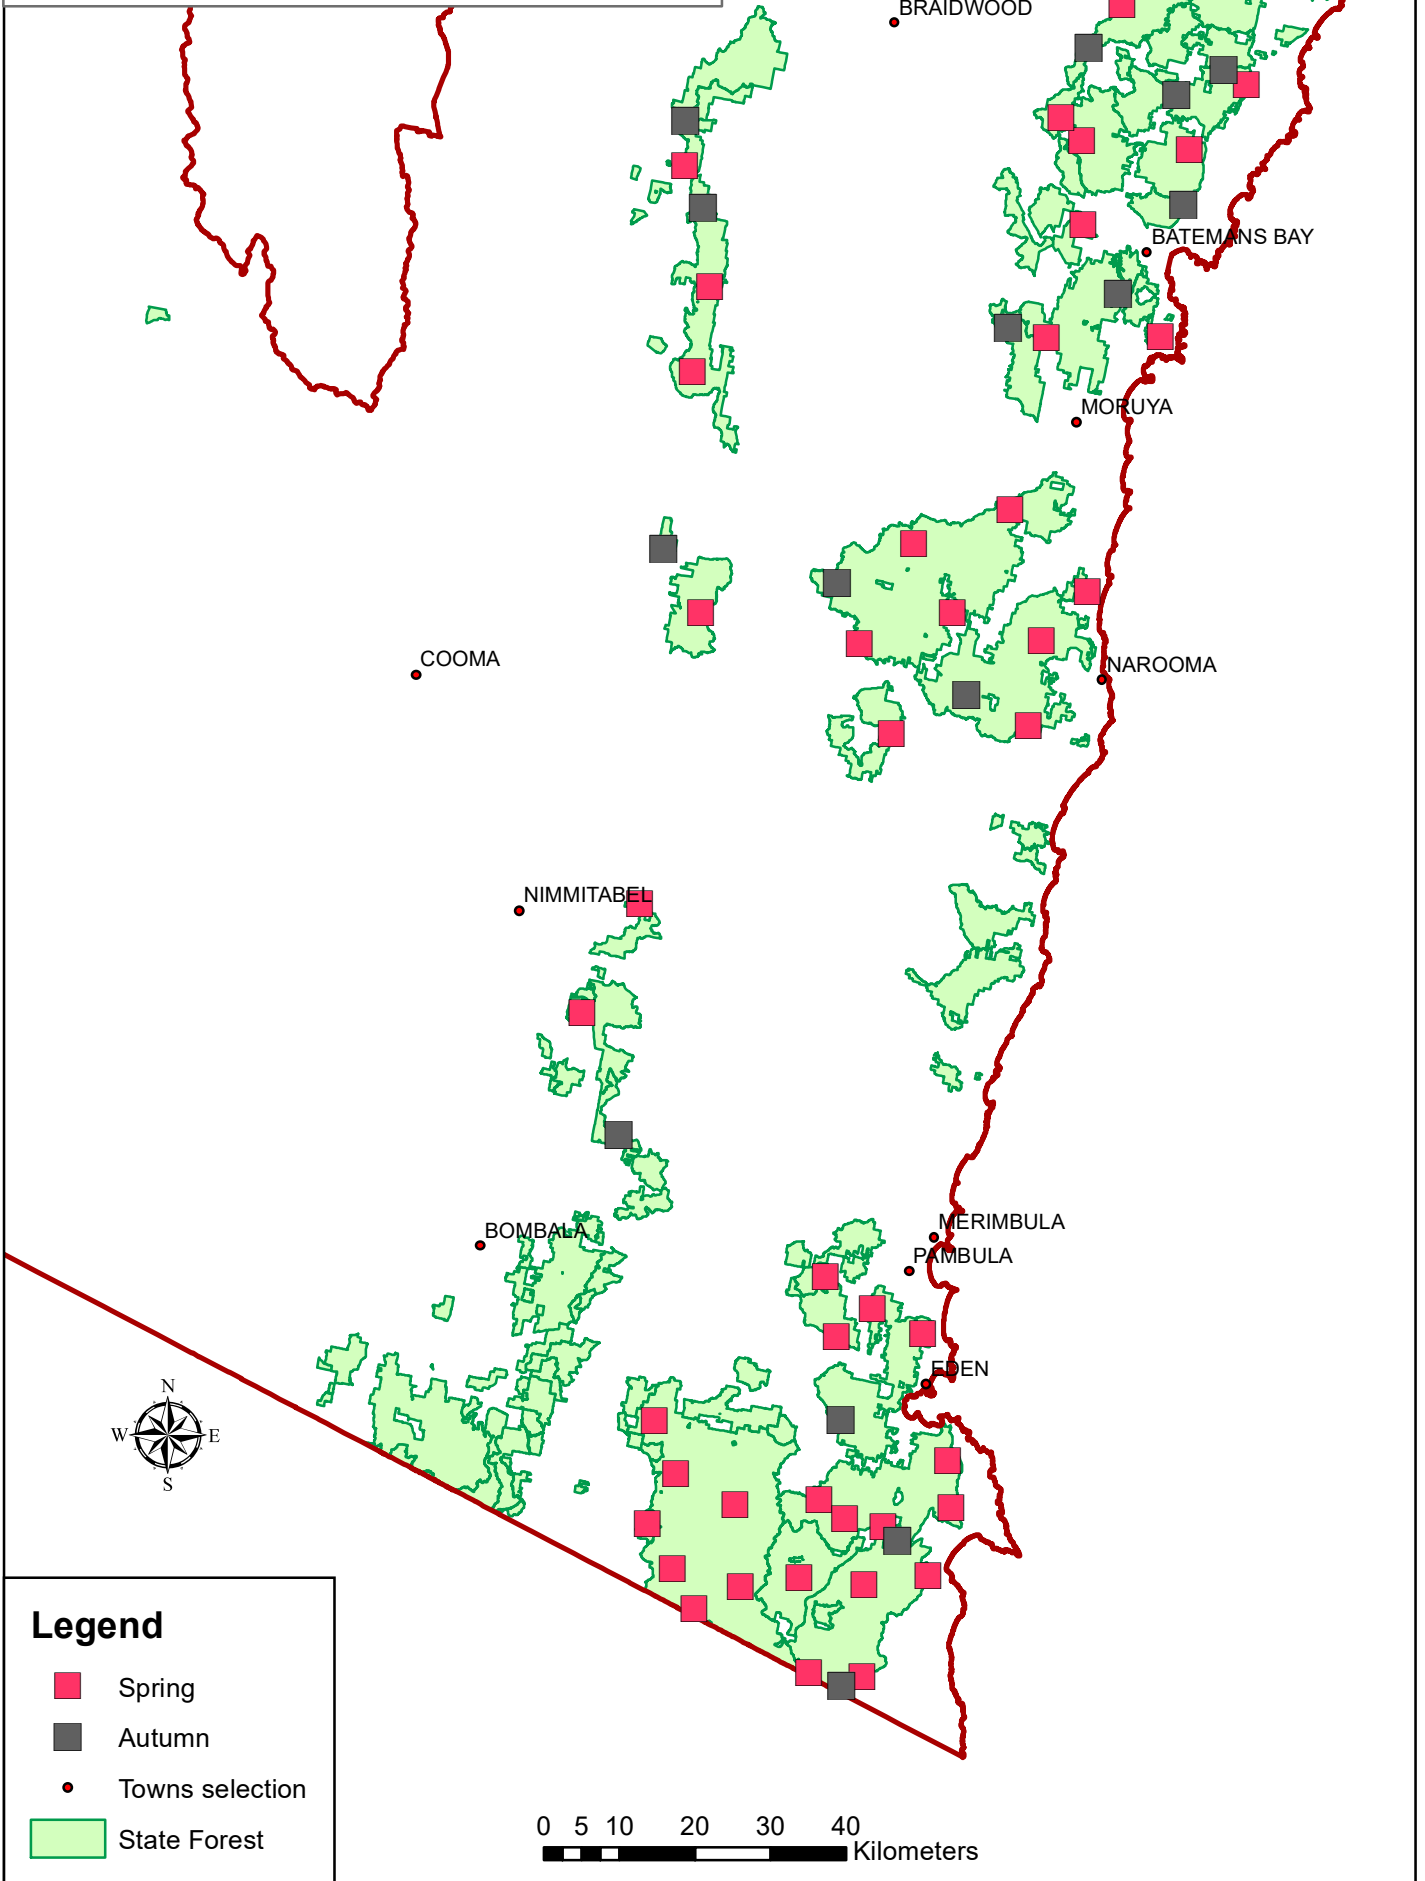

Central Monitoring Sites 2022-2023

Legend

- Spring
- Autumn
- State Forest

Central Monitoring Sites 2023-2024

Legend

- Spring
- Autumn
- State Forest

Central Monitoring Sites 2024-2025

Legend

- Spring
- Autumn
- State Forest

0 5 10 20 30 40
Kilometers

Central Monitoring Sites 2025-2026

Legend

- Spring
- Autumn
- State Forest

0 5 10 20 30 40
Kilometers

Central Monitoring Sites 2026-2027

Northern Monitoring Sites 2022-2023

Northern Monitoring Sites 2023-2024

Northern Monitoring Sites 2024-2025

Northern Monitoring Sites 2025-2026

Northern Monitoring Sites 2026-2027

Southern Monitoring Sites 2022-2023

Southern Monitoring Sites 2023-2024

Southern Monitoring Sites 2024-2025

Southern Monitoring Sites 2025-2026

Southern Monitoring Sites 2026-2027